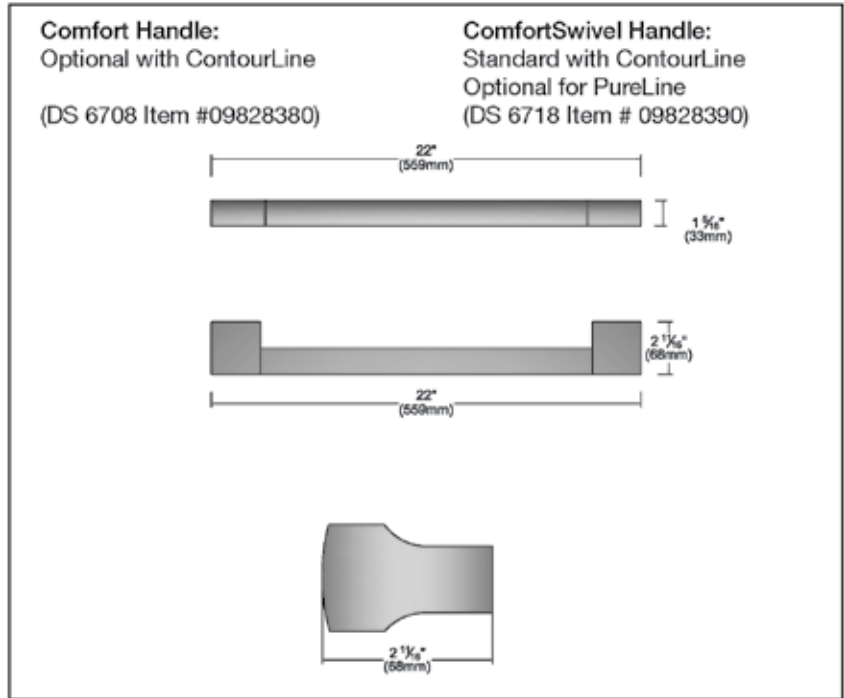

PureLine
60cm Microwave Oven

M 6260 TC

PureLine 60cm Microwave Oven M 6260 TC

M 6260 TC

Features:

- DirectSelect controls offer turn dial operation with a 7-segment liquid crystal display
- Popcorn button
- 900 watt microwave
- XL cavity — 1.62 cu ft (46 l) with a 15.8" turntable diameter to reheat several plates at one time
- 16 automatic programs
 - 9 for defrosting
 - 3 for cooking frozen food
 - 4 for fresh ingredients
- Minute plus button
- Timer
- LED lighting for the perfect illumination and low maintenance
- Horizontal alignment with other 60cm appliances
- The simple yet sleek Silhouette handle seems to float enhancing its modern design lines.

PureLine 60cm Microwave Oven

M 6260 TC

SPECIFICATIONS	
M 6260 TC – Item 24626050USA	
Overall Unit Width - Excluding Fascia Dimension	21" (533mm)
Overall Height - Excluding Fascia Dimension	16 ¹ / ₄ " (413mm)
Overall Depth - Excluding Fascia Dimension	15 ¹ / ₄ " (387mm)
Oven Door Clearance	15 ¹ / ₂ " (394mm)
Overall Oven Interior Capacity	Suitable for plates with a diameter up to 12 ¹ / ₂ "
Overall Fascia Dimensions	23 ¹ / ₁₆ " (586mm) W x 17 ¹³ / ₁₆ " (452mm) H x 7 ⁷ / ₈ " (22mm) D
Oven Interior Dimensions	13 ¹ / ₄ " (337mm) W x 8" (203mm) H x 14" (356mm) D
Built-In	
Minimum Cabinet Width	22 ¹ / ₁₆ " (560mm)
Minimum Cabinet Depth	19 ¹¹ / ₁₆ " (500mm)
Minimum Height	17 ¹¹ / ₁₆ " + 1 ¹ / ₈ " Overhang clearance A minimum installation height of 33 ⁷ / ₁₆ " (850mm) from floor must be maintained.
Minimum Base Support	40 lbs
Additional Cut-outs Required	No
Electrical	
Electrical Requirements	120V 15A 60Hz
Power Cord	Yes - Molded NEMA 5-15 plug, 5 ft. cord
Cut Out for Power Cord	Minimum 3" square
Electrical Rating	120V 13.5A 60Hz
Total Amps	11.4A
Shipping	
Shipping Weight	49 lbs
Shipping Dimensions	25 ⁷ / ₈ " W x 19 ¹³ / ₁₆ " H x 21 ¹ / ₈ " L
Support	
Call	800.843.7231
20/20	☎2020technologies.com