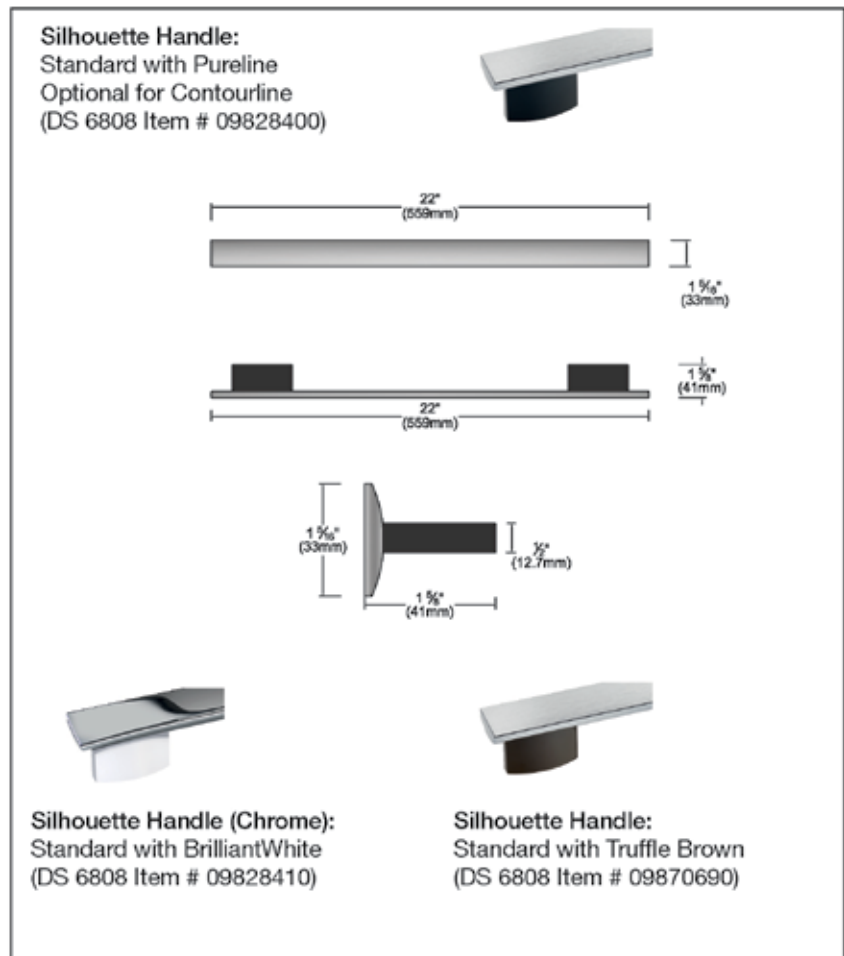

PureLine
60cm Microwave Oven

M 6260 TC

PureLine 60cm Microwave Oven M 6260 TC

M 6260 TC

Features:

- DirectSelect controls offer turn dial operation with a 7-segment liquid crystal display
- Popcorn button
- 900 watt microwave
- XL cavity — 1.62 cu ft (46 l) with a 15.8" turntable diameter to reheat several plates at one time
- 16 automatic programs
 - 9 for defrosting
 - 3 for cooking frozen food
 - 4 for fresh ingredients
- Minute plus button
- Timer
- LED lighting for the perfect illumination and low maintenance
- Horizontal alignment with other 60cm appliances
- The simple yet sleek Silhouette handle seems to float enhancing its modern design lines.

PureLine 60cm Microwave Oven

M 6260 TC

SPECIFICATIONS	
M 6260 TC – Item 24626050USA	
Overall Unit Width - Excluding Fascia Dimension	21" (533mm)
Overall Height - Excluding Fascia Dimension	16 ¹ / ₄ " (413mm)
Overall Depth - Excluding Fascia Dimension	15 ¹ / ₄ " (387mm)
Oven Door Clearance	15 ¹ / ₂ " (394mm)
Overall Oven Interior Capacity	Suitable for plates with a diameter up to 12 ¹ / ₂ "
Overall Fascia Dimensions	23 ¹ / ₁₆ " (586mm) W x 17 ¹³ / ₁₆ " (452mm) H x 7 ⁷ / ₈ " (22mm) D
Oven Interior Dimensions	13 ¹ / ₄ " (337mm) W x 8" (203mm) H x 14" (356mm) D
Built-In	
Minimum Cabinet Width	22 ¹ / ₁₆ " (560mm)
Minimum Cabinet Depth	19 ¹¹ / ₁₆ " (500mm)
Minimum Height	17 ¹¹ / ₁₆ " + 1 ¹ / ₈ " Overhang clearance A minimum installation height of 33 ⁷ / ₁₆ " (850mm) from floor must be maintained.
Minimum Base Support	40 lbs
Additional Cut-outs Required	No
Electrical	
Electrical Requirements	120V 15A 60Hz
Power Cord	Yes - Molded NEMA 5-15 plug, 5 ft. cord
Cut Out for Power Cord	Minimum 3" square
Electrical Rating	120V 13.5A 60Hz
Total Amps	11.4A
Shipping	
Shipping Weight	49 lbs
Shipping Dimensions	25 ⁷ / ₈ " W x 19 ¹³ / ₁₆ " H x 21 ¹ / ₈ " L
Support	
Call	800.843.7231
20/20	☎2020technologies.com