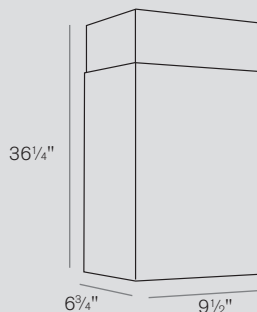

901262 Narrow Duct Cover

for KU48 PRO 1 X - KU36 PRO 1 X
KU30 PRO 1 X - KU24 PRO 1 X