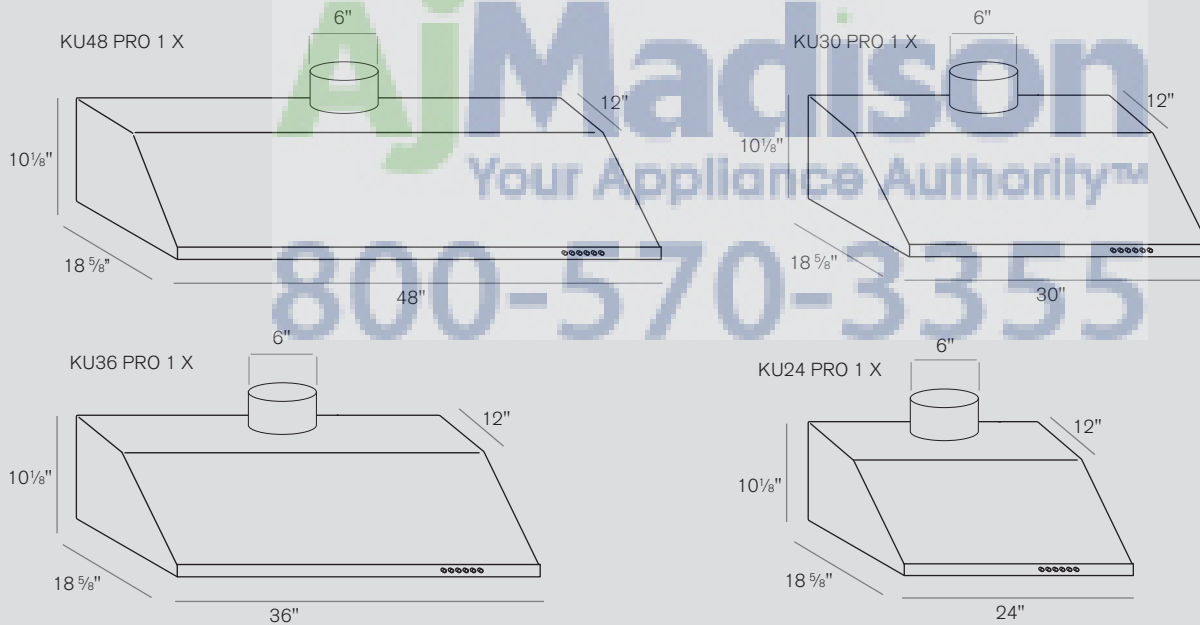

Recirculation Kit (Item 901154) can be installed in combination with the narrow Duct Cover (Item 901262), and full width Duct Cover (Item 901261 for 48"; Item 901265 for 36"). Duct Cover for ceiling height 8-10 ft (item 901281).

¹⁾ Optional: European Baffle Filter available (item 401273 - 4 filters for KU48, 3 filters for KU36)

BERTAZZONI PROFESSIONAL SERIES

30" UNDERMOUNT AND WALLMOUNT HOOD, 1 MOTOR
24" UNDERMOUNT AND WALLMOUNT HOOD, 1 MOTOR

Range Hood 30
KU30 PRO 1 X

Range Hood 24
KU24 PRO 1 X

Motor	1	1
Electronic control	1	1
Halogen lights	2	2
Filters	aluminium mesh ¹⁾	aluminium mesh ¹⁾

Dimensions

Width	30"	24"
Depth	12" - 18 5/8"	12" - 18 5/8"
Height	10 1/8"	10 1/8"
Total Height (incl. duct cover)	32 1/4" - 52 1/4"	32 1/4" - 52 1/4"
Distance from worktop	25 1/2" - 31 1/2"	25 1/2" - 31 1/2"
Motor power	600 cfm	600 cfm
Electrical requirements	120V - 60Hz	120V - 60Hz
Max. Amp. usage	3.3 A	3.3 A
Certification	cETLus	cETLus

All KU hoods can be installed under 12-inch deep wall cabinets or with the optional height-adjustable narrow and large duct covers.

Recirculation Kit (Item 901154) can be installed in combination with the narrow Duct Cover (Item 901262) and full width Duct Cover (Item 901266 for 30"). Duct Cover for ceiling height 8-10 ft (item 901281).

¹⁾ Optional: European Baffle Filter available (item 402432 for KU30 - 3 filters, item 401273 for KU24 - 2 filters)