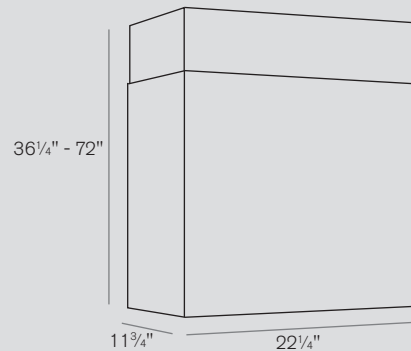

Medium Duct Cover

901263

for KU48 PRO 2 X - KU36 PRO 2 X