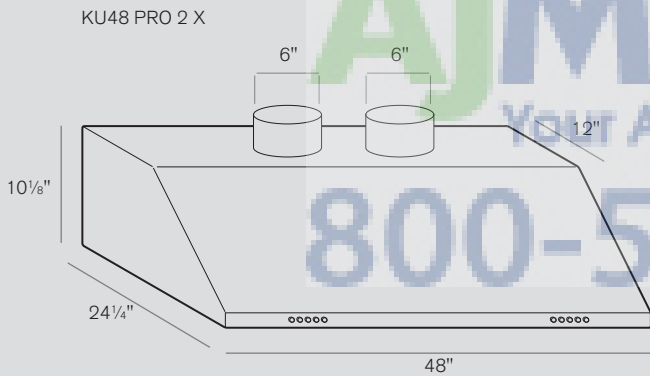

**BERTAZZONI
PROFESSIONAL SERIES**

36" UNDERMOUNT AND WALLMOUNT HOOD, 2 MOTOR

Range Hood 48"
KU48 PRO 2 X

Motor	2
Electronic control	2
Halogen lights	4
Filters	stainless steel baffle

Dimensions

Width	48"
Depth	12" - 24 1/4"
Height	10 1/8"
Total Height (incl. duct cover)	29 3/4" - 48 3/4"
Distance from worktop	25 1/2" - 31 1/2"
Motor power	1200 cfm
Electrical requirements	120V - 60Hz
Max. Amp. usage	6.6 A
Certification	cETLus

Range Hood 36"
KU36 PRO 2 X

Motor	2
Electronic control	2
Halogen lights	3
Filters	stainless steel baffle

Dimensions

Width	36"
Depth	12" - 24 1/4"
Height	10 1/8"
Total Height (incl. duct cover)	29 3/4" - 48 3/4"
Distance from worktop	25 1/2" - 31 1/2"
Motor power	1200 cfm
Electrical requirements	120V - 60Hz
Max. Amp. usage	6.6 A
Certification	cETLus

All KU hoods can be installed under 12-inch deep wall cabinets or with the optional height-adjustable narrow and full width duct covers.
Optional: Medium Duct Cover (Item 901263), Full Width Duct Cover (Item 901261), Air Bracket (Item 901264)

All KU hoods can be installed under 12-inch deep wall cabinets or with the optional height-adjustable narrow and full width duct covers.
Optional: Medium Duct Cover (Item 901263), Full Width Duct Cover (Item 901265), Air Bracket (Item 901264)

This model is not suited for a recirculation due to the amplified motor power.

This model is not suited for a recirculation due to the amplified motor power.