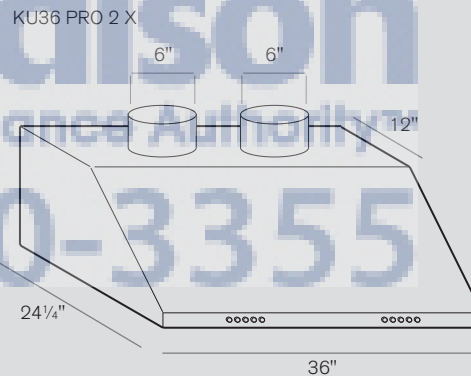

**BERTAZZONI
PROFESSIONAL SERIES**

36" UNDERMOUNT AND WALLMOUNT HOOD, 2 MOTOR

Range Hood 48"
KU48 PRO 2 X

Motor	2
Electronic control	2
Halogen lights	4
Filters	stainless steel baffle

Dimensions

Width	48"
Depth	12" - 24 1/4"
Height	10 1/8"
Total Height (incl. duct cover)	29 3/4" - 48 3/4"
Distance from worktop	25 1/2" - 31 1/2"
Motor power	1200 cfm
Electrical requirements	120V - 60Hz
Max. Amp. usage	6.6 A
Certification	cETLus

Range Hood 36"
KU36 PRO 2 X

Motor	2
Electronic control	2
Halogen lights	3
Filters	stainless steel baffle

Dimensions

Width	36"
Depth	12" - 24 1/4"
Height	10 1/8"
Total Height (incl. duct cover)	29 3/4" - 48 3/4"
Distance from worktop	25 1/2" - 31 1/2"
Motor power	1200 cfm
Electrical requirements	120V - 60Hz
Max. Amp. usage	6.6 A
Certification	cETLus

All KU hoods can be installed under 12-inch deep wall cabinets or with the optional height-adjustable narrow and full width duct covers.
Optional: Medium Duct Cover (Item 901263), Full Width Duct Cover (Item 901261), Air Bracket (Item 901264)

All KU hoods can be installed under 12-inch deep wall cabinets or with the optional height-adjustable narrow and full width duct covers.
Optional: Medium Duct Cover (Item 901263), Full Width Duct Cover (Item 901265), Air Bracket (Item 901264)

This model is not suited for a recirculation due to the amplified motor power.

This model is not suited for a recirculation due to the amplified motor power.