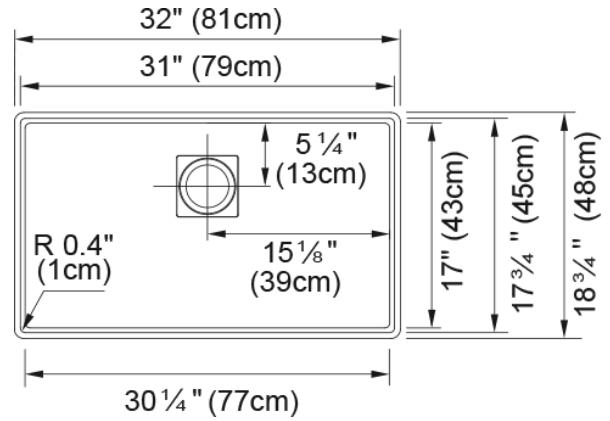

# Peak Workcenter Sink - PKG11031ONY-WKC | 125.0672.232

### Product Dimensions

Exterior size: right to left	31.984
Exterior size: front to back	18.74
Large bowl size: right to left	31
Large bowl size: front to back	17.756
Large bowl: depth	9.5