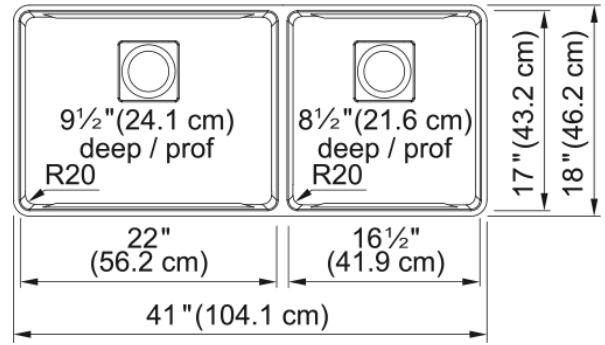

## Technical Data

### Product Dimensions

Exterior size: right to left	40.827
Exterior size: front to back	18.181
Large bowl size: right to left	22.126
Large bowl size: front to back	17
Large bowl: depth	9.5
Small bowl size: right to left	16.535
Small bowl size: front to back	17
Small bowl: depth	8.504