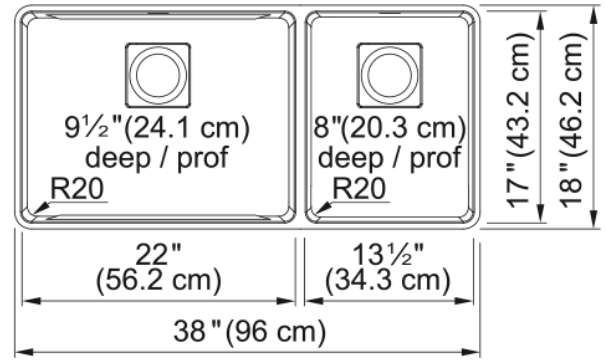

Pescara Undermount Sink - PTX160-37 | 122.0638.281

Technical Data

Aspect

Sink type	Sink
Type of material	Stainless steel
Number of bowls	2
Color	Steel
Surface finish	Pearl

Product Dimensions

Exterior size: right to left	37.795
Exterior size: front to back	18.181
Large bowl size: right to left	22.126
Large bowl size: front to back	17
Large bowl: depth	9.5
Small bowl size: right to left	13.504
Small bowl size: front to back	17
Small bowl: depth	7.992

Installation

Minimum cabinet size	42"
----------------------	-----

Product specifications

Installation type	Undermount
Drain hole	3 1/2"
Position of drainer	No drainer

Product identification

Product brand	FRANKE
Product family	Mythos
Collection	Pescara
Certified by	IAPMO