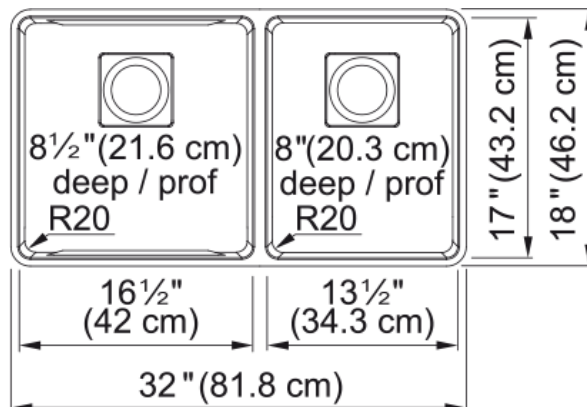

## Technical Data

### Product Dimensions

Exterior size: right to left	32.205
Exterior size: front to back	18.181
Large bowl size: right to left	16.535
Large bowl size: front to back	17
Large bowl: depth	8.504
Small bowl size: right to left	13.504
Small bowl size: front to back	17
Small bowl: depth	7.992