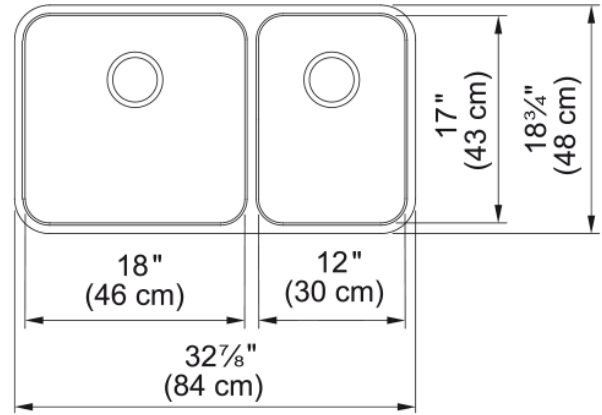

Grande Undermount Sink - GDX16031RH | 122.0623.414

Technical Data

Aspect

Sink type	Sink
Type of material	Stainless steel
Number of bowls	2
Color	Steel
Surface finish	Silk

Product Dimensions

Exterior size: right to left	32.874
Exterior size: front to back	18.74
Large bowl size: right to left	18
Large bowl size: front to back	17
Large bowl: depth	9
Small bowl size: right to left	12
Small bowl size: front to back	17
Small bowl: depth	8

Installation

Minimum cabinet size	36"
----------------------	-----

Product specifications

Installation type	Undermount
Drain hole	3 1/2"
Position of drainer	No drainer

Product identification

Product brand	FRANKE
Product family	None
Collection	Grande
Certified by	IAPMO