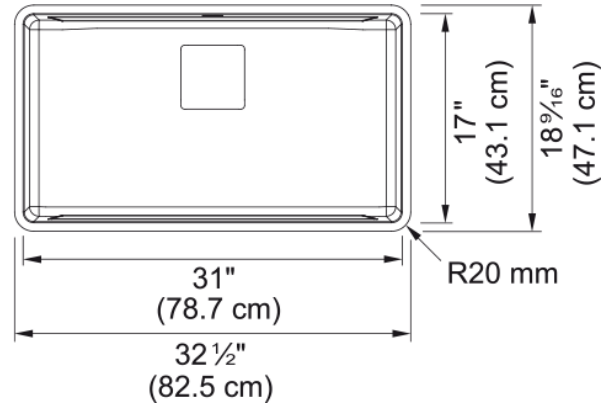

Pescara Undermount Sink - PTX110-31 | 122.0491.567

Technical Data

Aspect

Sink type	Sink
Type of material	Stainless steel
Number of bowls	1
Color	Steel
Surface finish	Silk

Product Dimensions

Exterior size: right to left	32.575
Exterior size: front to back	18.181
Large bowl size: right to left	30.984
Large bowl size: front to back	16.969
Large bowl: depth	9.488

Installation

Minimum cabinet size	36"
----------------------	-----

Product specifications

Installation type	Undermount
Drain hole	3 1/2"
Position of drainer	No drainer

Product identification

Product brand	FRANKE
Collection	Pescara
Certified by	IAPMO