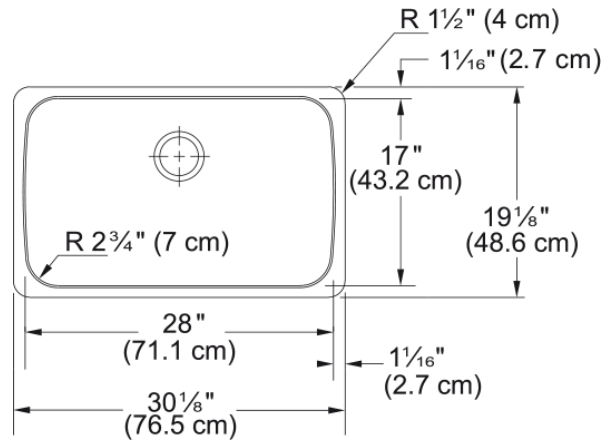

Grande Undermount Sink - GDX11028 | 122.0260.554

Technical Data

Aspect

Sink type	Sink
Type of material	Stainless steel
Number of bowls	1
Color	Steel
Surface finish	Silk

Product Dimensions

Exterior size: right to left	30.118
Exterior size: front to back	19.134
Large bowl size: right to left	27.992
Large bowl size: front to back	17.008
Large bowl: depth	9

Installation

Minimum cabinet size	33"
----------------------	-----

Product specifications

Installation type	Undermount
Drain hole	3 1/2"
Position of drainer	No drainer

Product identification

Product brand	FRANKE
Collection	Grande
Certified by	IAPMO