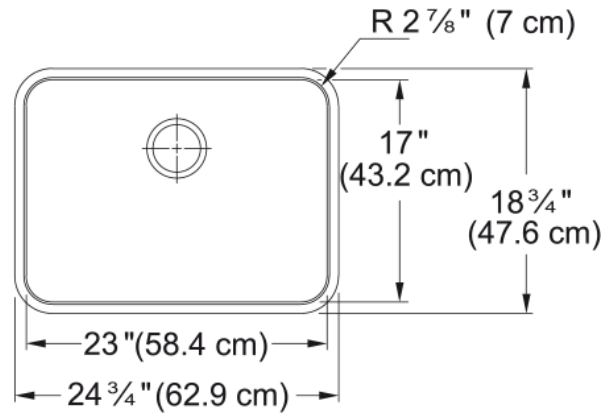

Grande Undermount Sink - GDX11023 | 122.0260.553

Technical Data

Aspect

Sink type	Sink
Type of material	Stainless steel
Number of bowls	1
Color	Steel
Surface finish	Silk

Product Dimensions

Exterior size: right to left	24.764
Exterior size: front to back	18.74
Large bowl size: right to left	22.992
Large bowl size: front to back	17.008
Large bowl: depth	9

Installation

Minimum cabinet size	30"
----------------------	-----

Product specifications

Installation type	Undermount
Drain hole	3 1/2"
Position of drainer	No drainer

Product identification

Product brand	FRANKE
Product family	Smart
Collection	Grande
Certified by	IAPMO