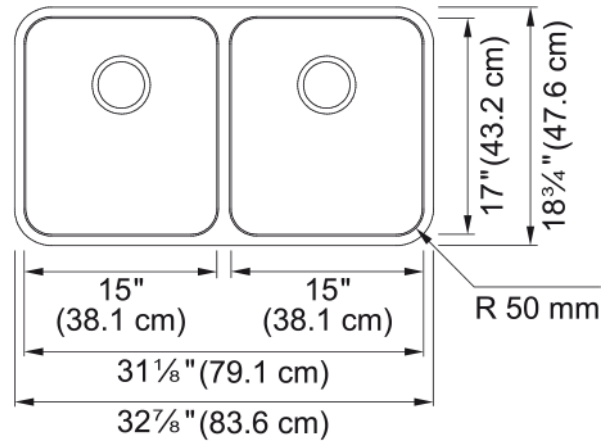

Grande Undermount Sink - GDX12031 | 122.0187.715

Technical Data

Aspect

Sink type	Sink
Type of material	Stainless steel
Number of bowls	2
Color	Steel
Surface finish	Silk

Product Dimensions

Exterior size: right to left	32.913
Exterior size: front to back	18.74
Large bowl size: right to left	15
Large bowl size: front to back	17
Large bowl: depth	9
Small bowl size: right to left	15
Small bowl size: front to back	17
Small bowl: depth	9

Installation

Minimum cabinet size	36"

Product specifications

Installation type	Undermount
Drain hole	3 1/2"
Position of drainer	No drainer

Product identification

Product brand	FRANKE
Collection	Largo
Certified by	CSA

Features

Drainers number	No drainer
Product reversibility	No