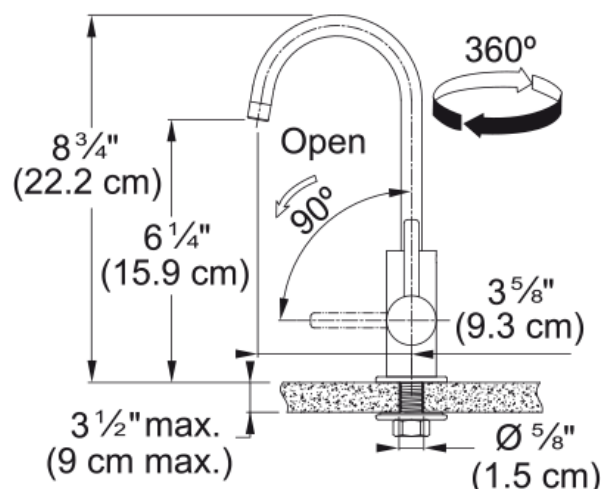

Universal Cold Filtered - UNJ-FW-CHR | 120.0704.763

Technical Data

Aspect

Spout type	J - spout
Color	Polished chrome
Type of material	Stainless steel 304

Product Dimensions

Faucet hole diameter	31,75 mm
Cartridge dimension	12,70 mm

Installation

Mounting type	Shank
Water supply hose connection	3/8"
Water supply hose length	1524 mm

Product specifications

Pressure	Low pressure for standard
Faucet type	Swivel spout
Faucet operation	Side lever
Faucet rotation	360°