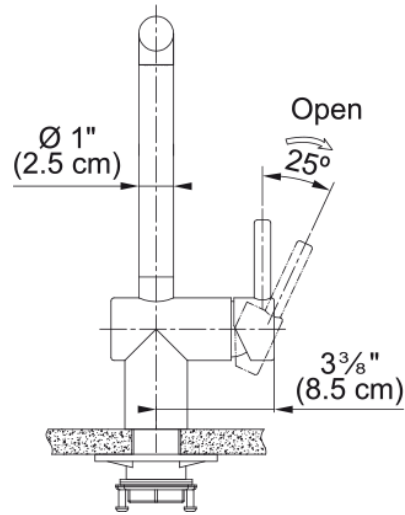

Atlas Neo Pull-Out Faucet - ATL-PO-304 | 115.0685.311

Technical Data

Aspect

Spout type	L - spout
Color	Stainless steel
Type of material	Stainless steel 304
Flexible pullout hose material	Nylon grey
Spray head material	Stainless steel

Product Dimensions

Faucet hole diameter	35 mm
Cartridge dimension	35 mm

Installation

Mounting type	Shank
Water supply hose connection	3/8"
Water supply hose length	450 mm

Product specifications

Pressure	High pressure
Faucet type	Pull out
Faucet operation	Side lever
Faucet rotation	180°