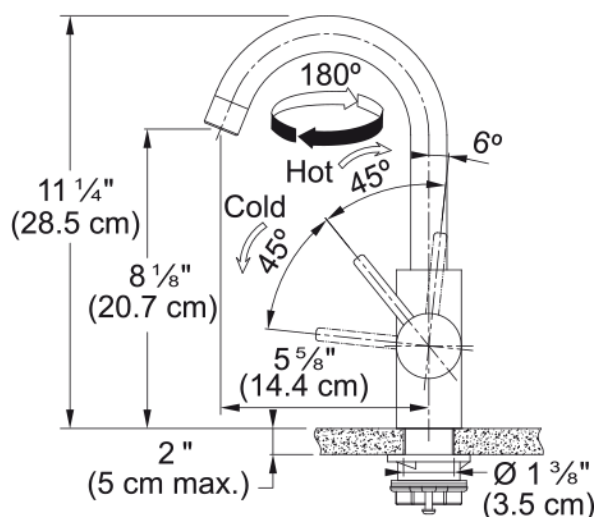

Eos Neo Bar Faucet - EOS-BR-304 | 115.0685.300

11.25-in Single Handle Swivel Spout Bar Faucet in Stainless Steel. The Eos Neo bar faucet combines all the advantages of a modern faucet in a straightforward design. The laminar aerator ensures a clear, non-splashing water stream with minimal noise, while the single handle allows for precise control over the amount and temperature of the water. This faucet is constructed with 304 stainless steel and delivers corrosion resistance inside and out. ADA and AB100 compliant.

Aspect

Spout type	J - spout
Color	Stainless steel
Type of material	Stainless steel 304

Product Dimensions

Faucet hole diameter	35 mm
Cartridge dimension	35 mm
Height overall	11.22

Installation

Mounting type	Shank
Water supply hose connection	1/2"
Water supply hose length	800 mm

Product specifications

Pressure	High pressure
Faucet type	Swivel
Faucet operation	Side lever
Faucet rotation	180°

Product identification

Product brand	FRANKE
Product family	Maris
Collection	EOS NEO

Features