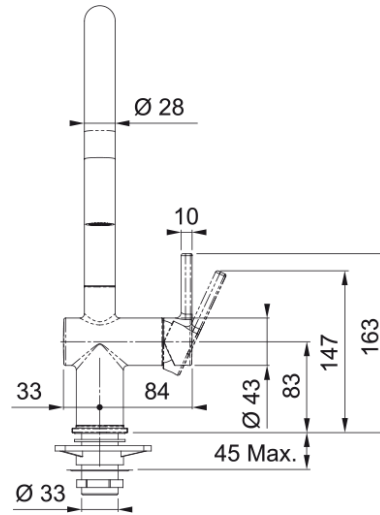

Active Pull-Down Faucet - ACT-PD-CHR | 115.0656.854

15.1-inch Single Handle Pull-Down Kitchen Faucet in Polished Chrome. Delivering exceptional functionality, our Active faucets are designed for improved sustainability, actively saving water and energy. The laminar aerator fitted in the spout ensures the Active Taps delivers a crystal clear, non-splashing water stream with very little noise. At the same time, the stepped lever and ECO cartridge helps you use less water, reducing your environmental impact. The dual-function spray head delivers a more powerful stream thanks to the needle spray. ADA Compliant This model replaces the FF5800CH Faucet

Aspect

Spout type	J - spout
Color	Polished chrome
Type of material	Brass
Flexible pullout hose material	Nylon grey
Spray head material	Brass

Product Dimensions

Faucet hole diameter	35 mm
Cartridge dimension	35 mm
Height overall	15.118

Installation

Mounting type	Shank
Water supply hose connection	1/2"
Water supply hose length	450 mm

Product specifications

Pressure	High pressure
Faucet type	Spray
Faucet operation	Side lever
Faucet rotation	180°