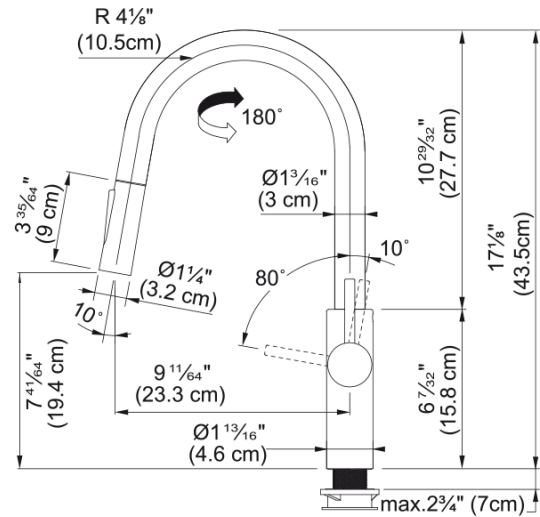

## Technical Data

### Product Dimensions

Faucet hole diameter	35 mm
Cartridge dimension	35 mm

### Installation

Mounting type	Shank
Water supply hose connection	1/2"
Water supply hose length	450 mm