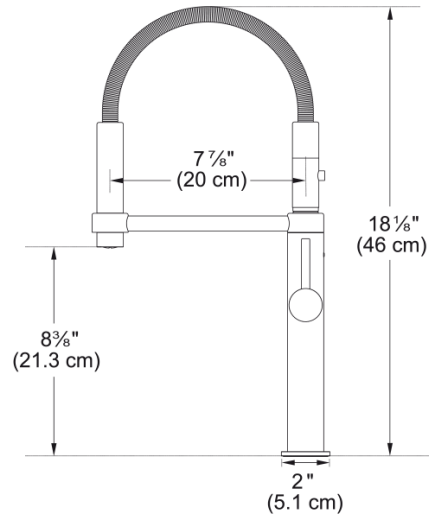

Pescara Faucet - PES-360-MBK | 115.0558.369

Technical Data

Aspect

Spout type	S - semi-professional
Color	Matte black
Type of material	Brass
Flexible pullout hose material	Metal
Spray head material	Brass

Product Dimensions

Faucet hole diameter	35 mm
Cartridge dimension	28 mm

Installation

Mounting type	Shank
Water supply hose connection	1/2"
Water supply hose length	650 mm

Product specifications

Pressure	High pressure
Faucet type	Spray
Faucet operation	Side lever
Faucet rotation	360°