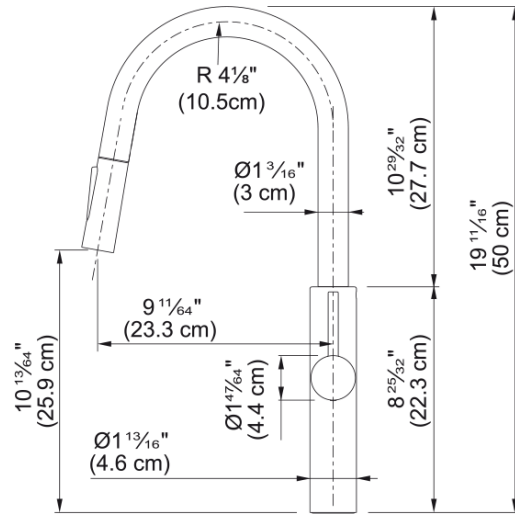

Pescara Pull-Down Faucet - PES-PDX-CHR | 115.0539.024

Technical Data

Aspect

Spout type	J - spout
Color	Polished chrome
Type of material	Brass
Flexible pullout hose material	Nylon grey
Spray head material	Plastic

Product Dimensions

Faucet hole diameter	35 mm
Cartridge dimension	35 mm

Installation

Mounting type	Shank
Water supply hose connection	3/8"
Water supply hose length	450 mm

Product specifications

Pressure	High pressure
Faucet type	Spray
Faucet operation	Side lever
Faucet rotation	360°