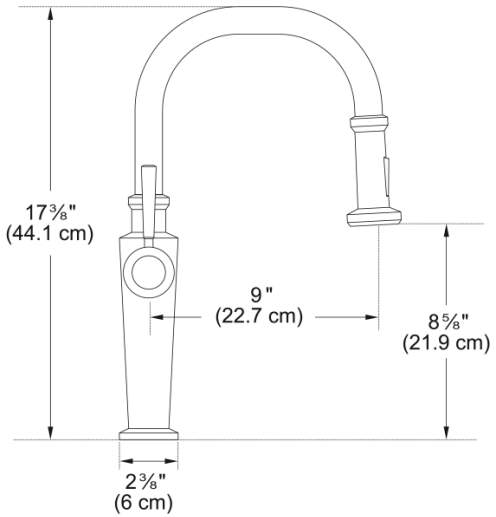

Absinthe Pull-Down Faucet - FF5200 | 115.0481.328

Technical Data

Aspect

Spout type	U - spout
Color	Polished chrome
Type of material	Brass
Flexible pullout hose material	Textile

Product Dimensions

Faucet hole diameter	35 mm
----------------------	-------

Installation

Water supply hose connection	1/2"
------------------------------	------

Product specifications

Pressure	High pressure
Faucet type	Spray
Faucet operation	Side lever
Faucet rotation	360°

Product identification