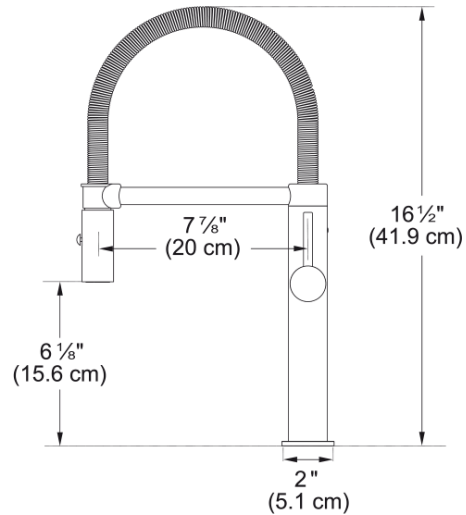

Pescara Semi-Pro Faucet - PES-SP-304 | 115.0442.968

Technical Data

Aspect

Spout type	S - semi-professional
Color	Stainless steel
Type of material	Stainless steel 304
Flexible pullout hose material	Metal
Spray head material	Stainless steel

Product Dimensions

Faucet hole diameter	35 mm
Cartridge dimension	28 mm

Installation

Mounting type	Shank
Water supply hose connection	1/2"
Water supply hose length	650 mm

Product specifications

Pressure	High pressure
Faucet type	Spray
Faucet operation	Side lever
Faucet rotation	360°