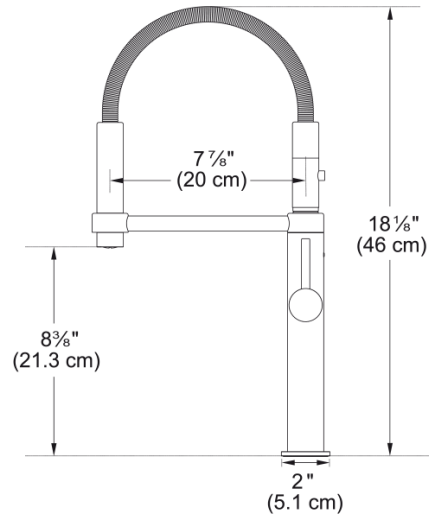

Pescara Semi-Pro Faucet - PES-360-SNI | 115.0395.997

Technical Data

Aspect

Spout type	S - semi-professional
Color	Satin nickel
Type of material	Brass
Flexible pullout hose material	Metal
Spray head material	Stainless steel

Product Dimensions

Faucet hole diameter	35 mm
Cartridge dimension	28 mm

Installation

Mounting type	Shank
Water supply hose connection	1/2"
Water supply hose length	650 mm

Product specifications

Pressure	High pressure
Faucet type	Spray
Faucet operation	Side lever
Faucet rotation	360°

Product identification

Product brand	FRANKE
Product family	None
Collection	Pescara

Features

Water saving feature	Yes
Type of aerator	Cache