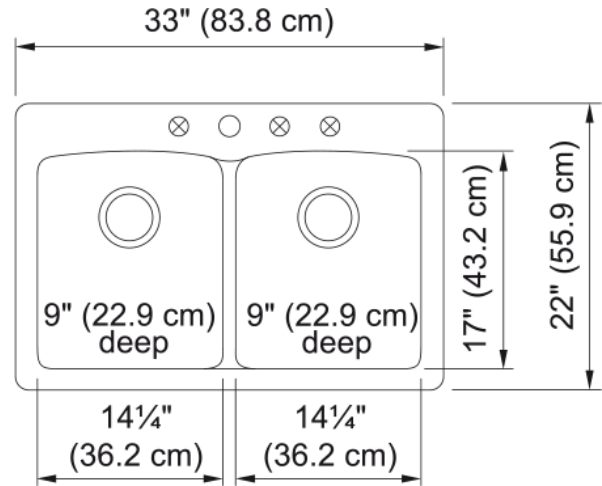

# Ellipse Dual Mount Sink - Eddb33229-1 | 114.0155.298

### Product Dimensions

Exterior size: right to left	32.992
Exterior size: front to back	22.008
Large bowl size: right to left	14.331
Large bowl size: front to back	16.89
Large bowl: depth	9.016
Small bowl size: right to left	14.331
Small bowl size: front to back	16.89
Small bowl: depth	9.016

### Installation

Minimum cabinet size	36"
----------------------	-----