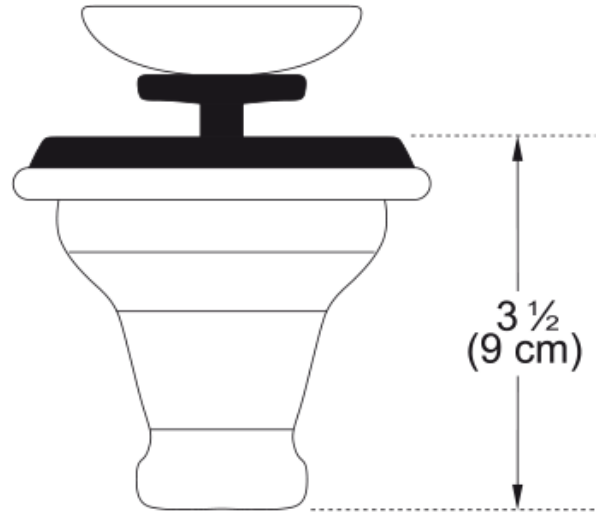

Strainer Basket - 900W | 112.0048.590

Technical Data

Aspect

Accessory type Strainer assembly

Product identification

Product family None