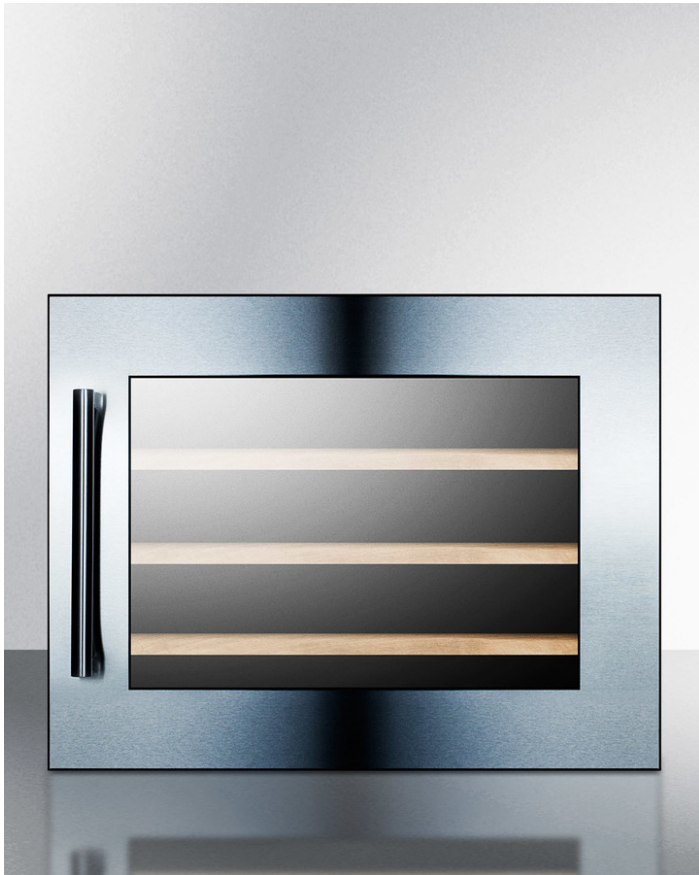

# VC28S

18.13" x 23.25" x 22.13" (H x W x D)

28 bottle fully integrated commercial wine cellar designed for the display and refrigeration of beverages, with digital controls and LED lighting

### Highlights:

Double pane tempered glass door protects your collection from harmful light

Digital controls offer easy and intuitive temperature management

Seamless stainless steel trimmed glass door for true luxury

### Product Features:

Built-in installation	Designed for fully integrated installation (cutout dimensions: 16 7/8" H x 21 1/2" W x 22 1/8" D; see user manual for additional information about providing proper ventilation and spacing for this unit)
Commercial design	Meets UL-471 commercial standards
Digital thermostat	Electronic controls ensure easy and intuitive temperature management, with a readout in Celsius or Fahrenheit (temperature range: 40°F to 72°F)
Dynamic compressor cooling	Ensures evenly cooled interior for proper storage
Reversible glass door	User-reversible door swing in double pane tempered glass for best protection from UV light
Slide-out wooden shelves	Store bottles safely in classic style
Open door alarm	Sounds after door is left open for over a minute to best prevent accidents
Interior light	Can be set for showcase mode, remaining on until manually turned off, or functional model (turning on when the door is opened and off when it is closed)
Temperature alarm	Alarm sounds off when unit's interior rises or falls out of the set range