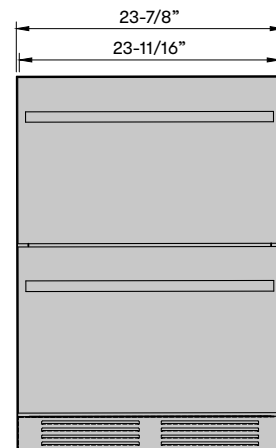

Transforming the Kitchen through Design, Discovery, and Care

Specifications subject to change, check zephyronline.com for up-to-date information.
Zephyr | 2277 Harbor Bay Parkway, Alameda, CA 94502 | 888.880.8368