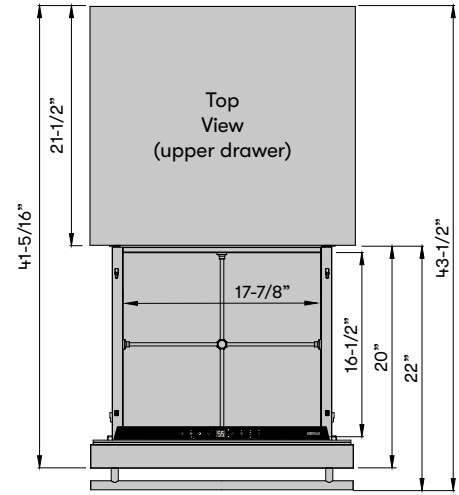

MODEL

Single Zone Refrigerator Drawer	PRRD24C1AS
Size	24"
Dimensions	23-7/8"W x 33-7/8"H x 24"D
Weight	137 lbs.
Installation Type	Compact / Built-in
Refrigerant Type	R600a

FEATURES

Volume	5.4 cu/ft
Temperature Range	33° - 65° F
Sound Level	39 dBA
Exterior Drawer Finish	304-grade Stainless Steel with Contemporary Handle
Interior Drawer Finish	White
Exterior Cabinet Finish	Black
Interior Cabinet Finish	Black
Full-Extension Drawers	Yes
Soft-Close Drawers	Yes
Drawer Organization	Adjustable Bar Dividers + Transparent Insert Tray
Lighting	3-Color LED Lighting Cloud White, Deep Blue, Amber
Controls	3-Color Electronic Touch
Preset Temperature Modes	Produce, Beverage, Wine
Quick Chill	Yes, for faster cooldown
Door Open Alarm	Yes
Sabbath Mode	Yes
ENERGY STAR® Certified	Yes
PreciseTemp™	Yes
Active Cooling Technology	Yes

AC POWER	115V, 60Hz at Max. 1.5A

WARRANTY	2 years parts, 2 years labor 5 years compressor

** Maximum clearance height inside drawers is 12"