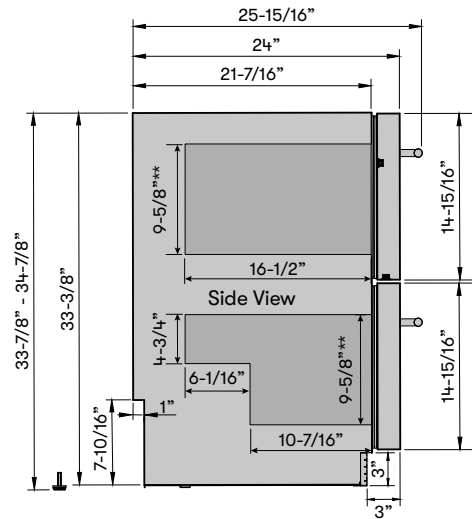

MODEL

Single Zone Refrigerator Drawer	PRRD24C1AS
Size	24"
Dimensions	23-7/8"W x 33-7/8"H x 24"D
Weight	137 lbs.
Installation Type	Compact / Built-in
Refrigerant Type	R600a

FEATURES

Volume	5.4 cu/ft
Temperature Range	33° - 65° F
Sound Level	39 dBA
Exterior Drawer Finish	304-grade Stainless Steel with Contemporary Handle
Interior Drawer Finish	White
Exterior Cabinet Finish	Black
Interior Cabinet Finish	Black
Full-Extension Drawers	Yes
Soft-Close Drawers	Yes
Drawer Organization	Adjustable Bar Dividers + Transparent Insert Tray
Lighting	3-Color LED Lighting Cloud White, Deep Blue, Amber
Controls	3-Color Electronic Touch
Preset Temperature Modes	Produce, Beverage, Wine
Quick Chill	Yes, for faster cooldown
Door Open Alarm	Yes
Sabbath Mode	Yes
ENERGY STAR® Certified	Yes
PreciseTemp™	Yes
Active Cooling Technology	Yes

AC POWER	115V, 60Hz at Max. 1.5A

WARRANTY	2 years parts, 2 years labor 5 years compressor

** Maximum clearance height inside drawers is 12"