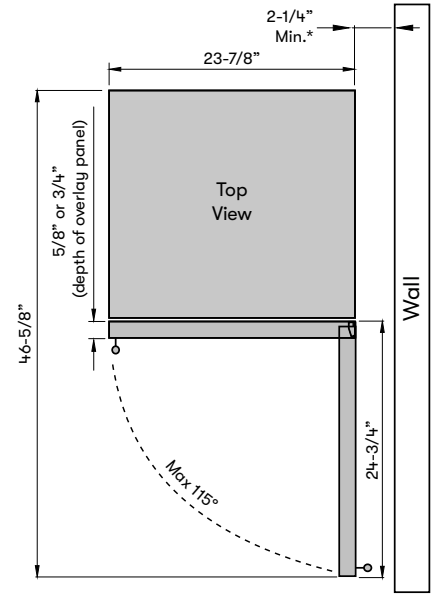

AC POWER 115V, 60Hz at Max. 1.5A

OPTIONAL ACCESSORIES

Contemporary Handle Kit PRHAN-C101 (Stainless Steel)
Contemporary Handle Kit PRHAN-C102 (Brushed Gold)
Contemporary Handle Kit PRHAN-C104 (Matte Black)
Pro Handle Kit PRHAN-C001 (Stainless Steel)
Solid Panel Ready Door** PRPNLC24A
Glass Shelf 50150027

WARRANTY 2 years parts, 2 years labor
5 years compressor

*Depth dimension based on 3/4" thick panel
**Prefer a solid door panel? We've got you covered. Purchase the solid panel ready door, pictured on page 1, for a more integrated installation. See solid panel ready door spec for more information.

*When using an optional Zephyr handle