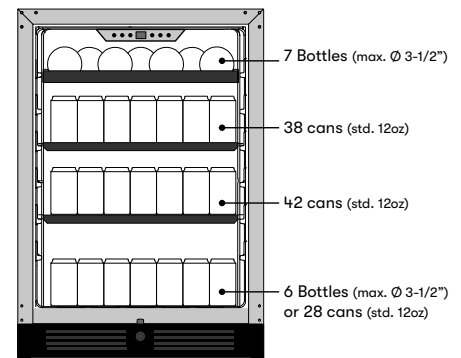

FEATURES

Capacity 7 bottles (750 ml), 108 12oz cans or 13 bottles (750 ml), 80 12oz cans
Volume 5.6 cu/ft
Temperature Range 34° - 50° F
Sound Level 39 dBA
Door Finish Panel Ready + Glass
Cabinet Finish Black
Interior Finish Black
Field-Reversible Door Yes
Zero-Clearance Door Hinge Yes
Door Glass Dual-pane, Low-e Argon-filled
Shelving - Wood 1 full-extension, black wood rack
Shelving - Beverage 1 adjustable, transparent-gray glass retractable quarter-shelf
 1 adjustable, transparent-gray glass shelf w/ airflow openings
Controls 3-Color Electronic Touch
Lighting 3-Color LED Light Strips
 Cloud White, Deep Blue, Amber
Four Light Levels Yes
Panel Ready Yes, 5/8" or 3/4" thickness (panel not included)
Door Open Alarm Yes, after 3 minutes
Door Lock Yes
Sabbath Mode Yes
Air Filtration Yes, w/ carbon filter
PreciseTemp™ Yes
Active Cooling Technology Yes
Vibration Dampening System Yes

WARRANTY 2 years parts, 2 years labor
 5 years compressor

*Depth dimension based on 3/4" thick panel
 **Prefer a solid door panel? We've got you covered. Purchase the solid panel ready door, pictured on page 1, for a more integrated installation. See solid panel ready door spec for more information.

*When using an optional Zephyr handle

**Depth with 3/4" thick overlay panel

Transforming the Kitchen through Design, Discovery, and Care

Specifications subject to change, check zephyronline.com for up-to-date information.
 Zephyr | 2277 Harbor Bay Parkway, Alameda, CA 94502 | 888.880.8368