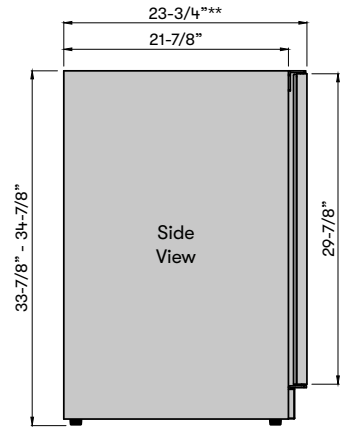

**Depth with 3/4" thick overlay panel