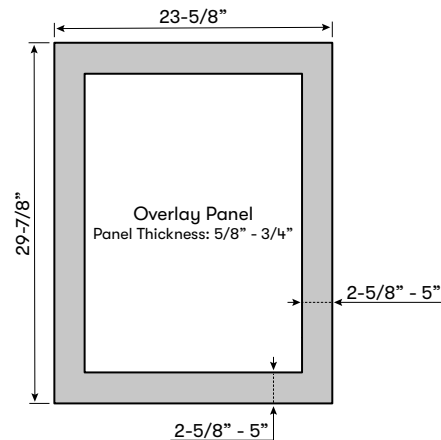

3-Color LED Lighting
Available in Cloud White, Deep Blue and Amber

Overlay Panel Dimensions - panel not included

MODEL

Single Zone Beverage Cooler PRB24C01CPG

Size 24"
Dimensions 23-7/8"W x 33-7/8"H x 23-3/4"D*
Weight 110lbs.
Installation Type Compact / Built-in / Freestanding
Refrigerant Type R600a