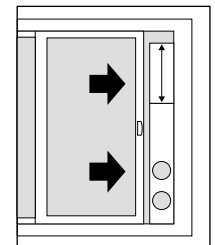

Fits HORIZONTAL or VERTICAL WINDOWS
WINDOW OPENING:
Minimum: 26"* Maximum: 46"

* Window slider kit can be trimmed to fit a smaller opening.

Friedrich