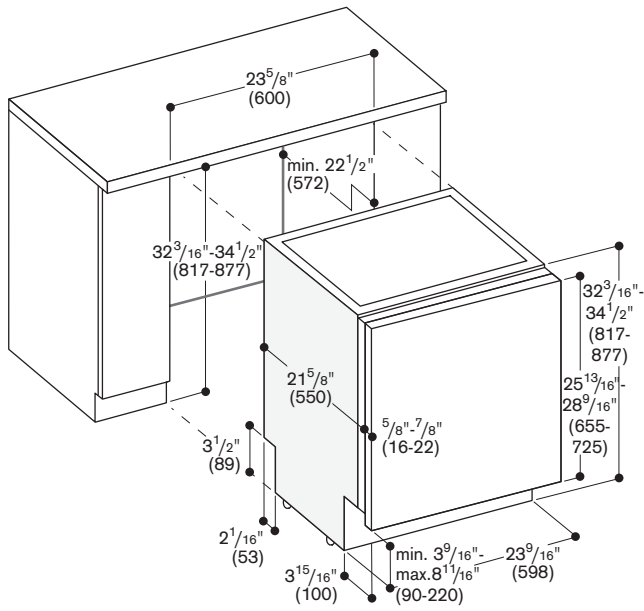

Maximum dish sizes
(upper/lower basket)
10 5/8"/9 13/16", 9 5/8"/10 13/16"
resp. 22/30 cm.

13 place setting capacity.

Planning notes

Height-adjustable feet.
Rear toe kick protrusion 3 15/16".
Rear feet adjustable at front.
Door weight up to 21 lbs.
Door panel dimension dependant on toe kick height of kitchen cabinets.
Installation possible in tall unit.
Connecting cable plugable.
Water connection with 3/4" screw joint.
Length of connection cable, water in- and outlet see detailed drawing, page 137.

Numbers indicated
inside parenthesis () = mm

Euro Tub dishwasher

DF 260

Toe-kick height

- 3 1/2" - 6 5/16" for a height of 31 7/8"

- 5 7/8" - 8 11/16" for a height of 34 1/4"

Tall Tub dishwasher

DF 261