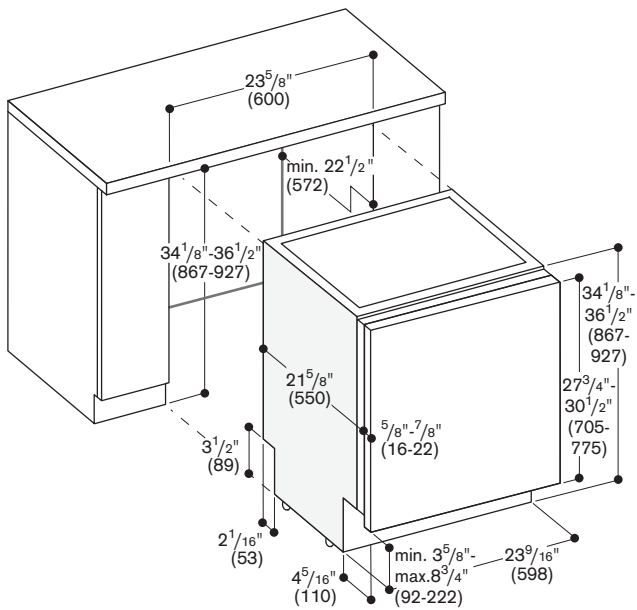

Tall Tub dishwasher

DF 261

Toe-kick height

- 3 1/2" - 6 5/16" for a height of 33 7/8"

- 5 7/8" - 8 11/16" for a height of 36 1/4"