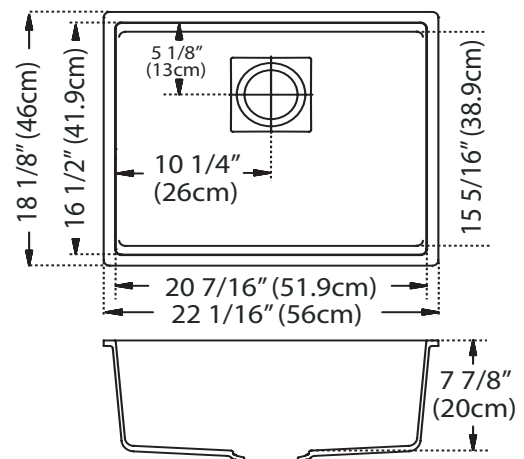

Dimensional Drawing