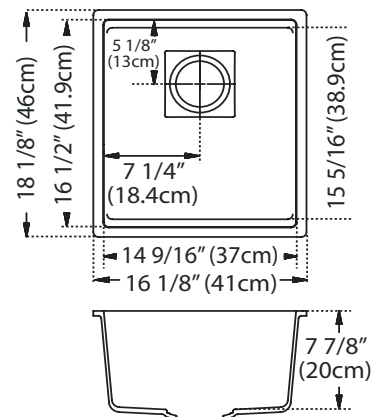

Dimensional Drawing