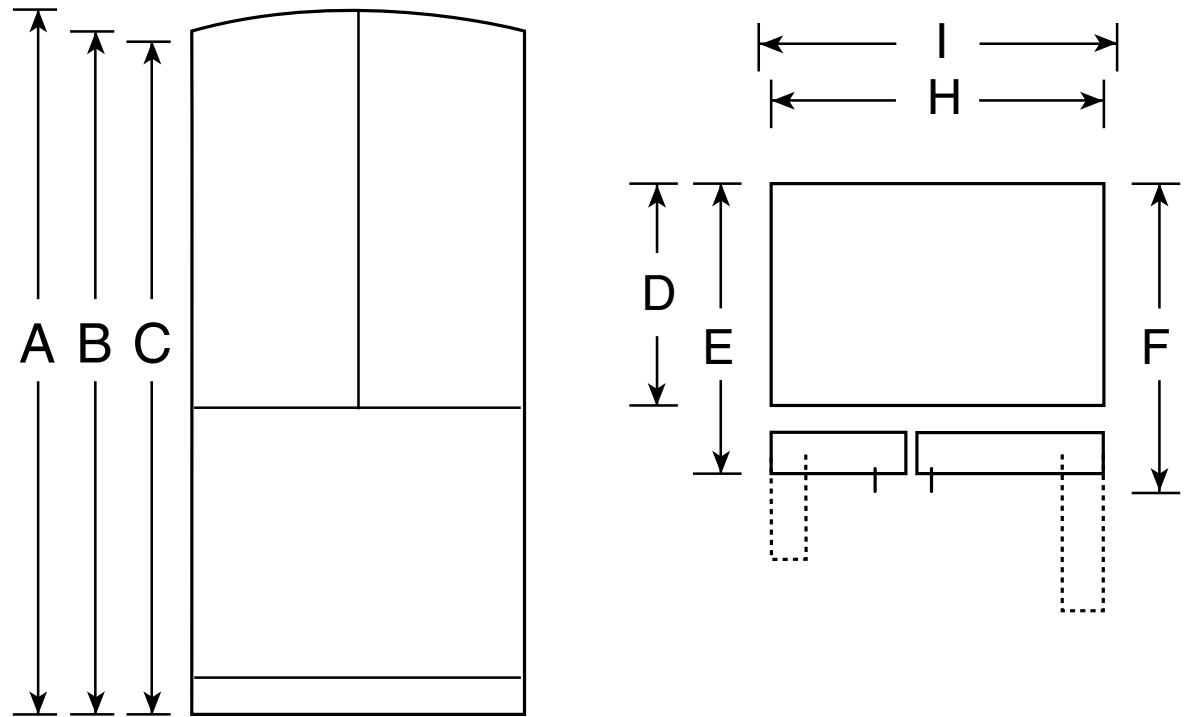

## GE Profile™ ENERGY STAR® 23.1 Cu. Ft. Counter Depth French-Door Ice & Water Refrigerator

### Dimensions and Installation Information (in inches)

Overall Dimensions	Height to top of crown (in.) <b>A</b>	70-1/2
	Height to top of hinge (in.) <b>B</b>	69-7/8
	Height to top of case (in.) <b>C</b>	69
	Case depth without door (in.) <b>D</b>	24-3/8
	Case depth less door handle (in.) <b>E</b>	30-1/4
	Case depth with door handle (in.) <b>F</b>	31-1/4
	Depth with fresh food door open 90° (in.) <b>G</b>	43-3/8
	Width (in.) <b>H</b>	35-3/4
	Width with door open 90° inc. door handle (in.) <b>I</b>	44-5/8
Air	Each side (in.)	1/8
	Top (in.)	1
	Back (in.)	2