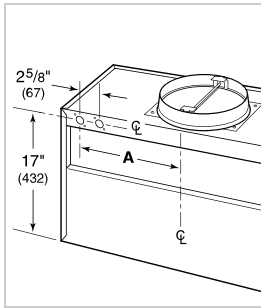

- 1200 CFM Internal
- 1100 CFM Inline
- 1500 CFM Remote

PRODUCT SPECIFICATIONS

Model	PW363318O
Dimensions	36"W x 18"H x 33"D
Electrical Supply	110/120 VAC, 60 Hz
Electrical Service	15 amp dedicated circuit
Discharge Location	Vertical
Discharge Dimensions	10" Round
Bottom of Hood to Countertop	36" to 42"

ELECTRICAL

NOTE: Dimensions in parenthesis are in millimeters unless otherwise specified

DIMENSIONS