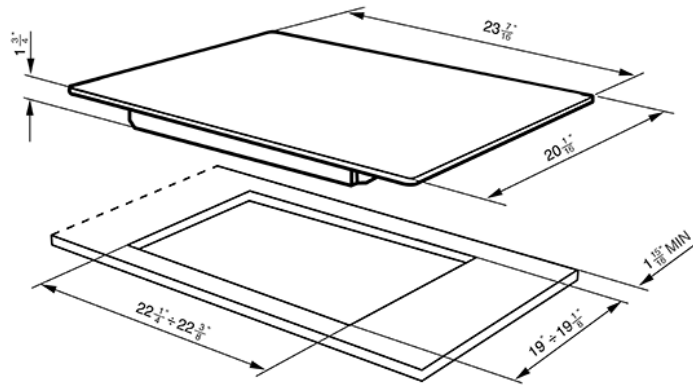

60CM (approx 24") "Piano Design"  
Gas Cooktop, Polished Stainless Steel\*  
EAN13: 8017709185008

- **Exclusive Piano Design** • 4 burners • Rear left: 8,000 BTU • Front left: 5,500 BTU • Rear right: Rapid burner 10,000 BTU • Front right: 3,500 BTU • Stainless steel base • Stainless steel control knobs • Stainless steel grates • Stainless steel burner caps • **"EverShine" invisible finish on burners and grates protects against heat tarnish** • Automatic electronic ignition • Safety valves • Adaptable for LP gas • Gas Inlet/Power supply location: Back right • Voltage rating: 120V / 60Hz / 0.1Amps •