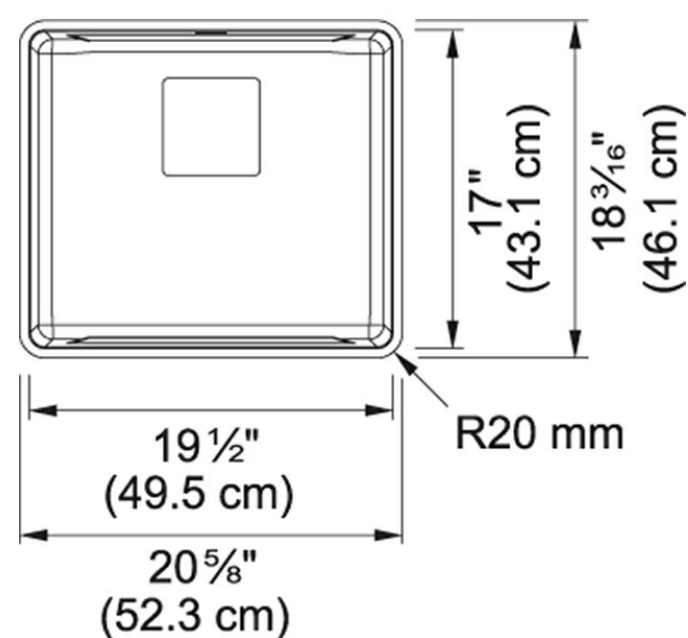

A complete selection of accessories maximizes the efficiency of the Pescara sink with the same level of detail and quality Franke is known for.

Product Picture

Technical Drawing

Product Dimensions

Length overall	18 3/16"
Width overall	20 5/8"
Depth Overall	9"
Length of large bowl	17"
Width of large bowl	19 1/2"
Minimum Cabinet Size	24"

General Information

Cut-Out Template	Yes
Where to buy	Showroom

Article Numbers

FUN#	122.0491.563
US Part Number	PTX110-20