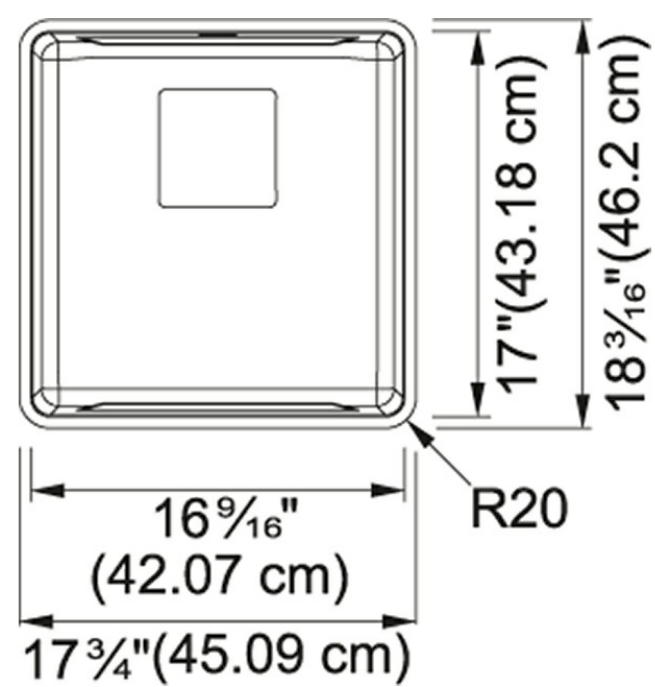

A complete selection of accessories maximizes the efficiency of the Pescara sink with the same level of detail and quality Franke is known for.

Product Picture

Technical Drawing

Product Dimensions

Length overall	18 3/16"
Width overall	17 3/4"
Depth Overall	8 1/2"
Length of large bowl	17"
Width of large bowl	16 1/2"
Minimum Cabinet Size	21"

General Information

Cut-Out Template	Yes
Where to buy	Showroom

Article Numbers

FUN#	122.0491.562
US Part Number	PTX110-17