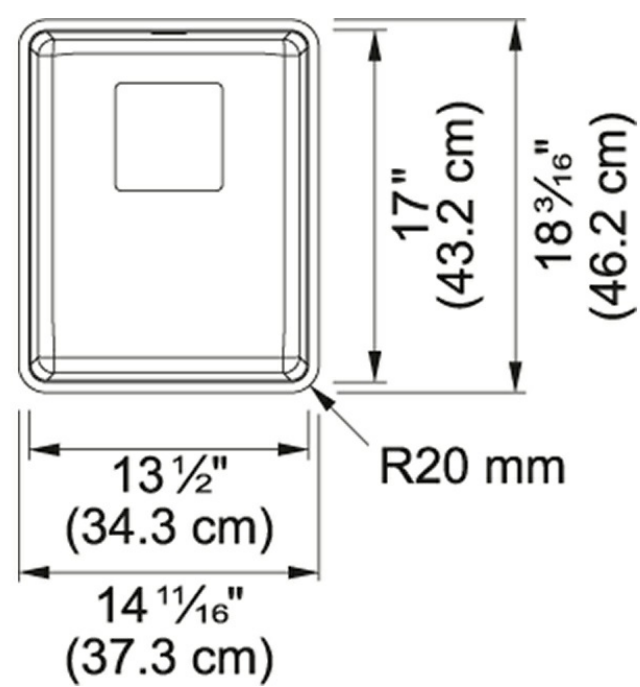

A complete selection of accessories maximizes the efficiency of the Pescara sink with the same level of detail and quality Franke is known for.

Product Picture

Technical Drawing

Product Dimensions

Length overall	18 3/16"
Width overall	14 11/16"
Depth Overall	8"
Length of large bowl	17"
Width of large bowl	13 1/2"
Minimum Cabinet Size	18"

General Information

Cut-Out Template	Yes
Where to buy	Showroom

Article Numbers

FUN#	122.0491.561
US Part Number	PTX110-14