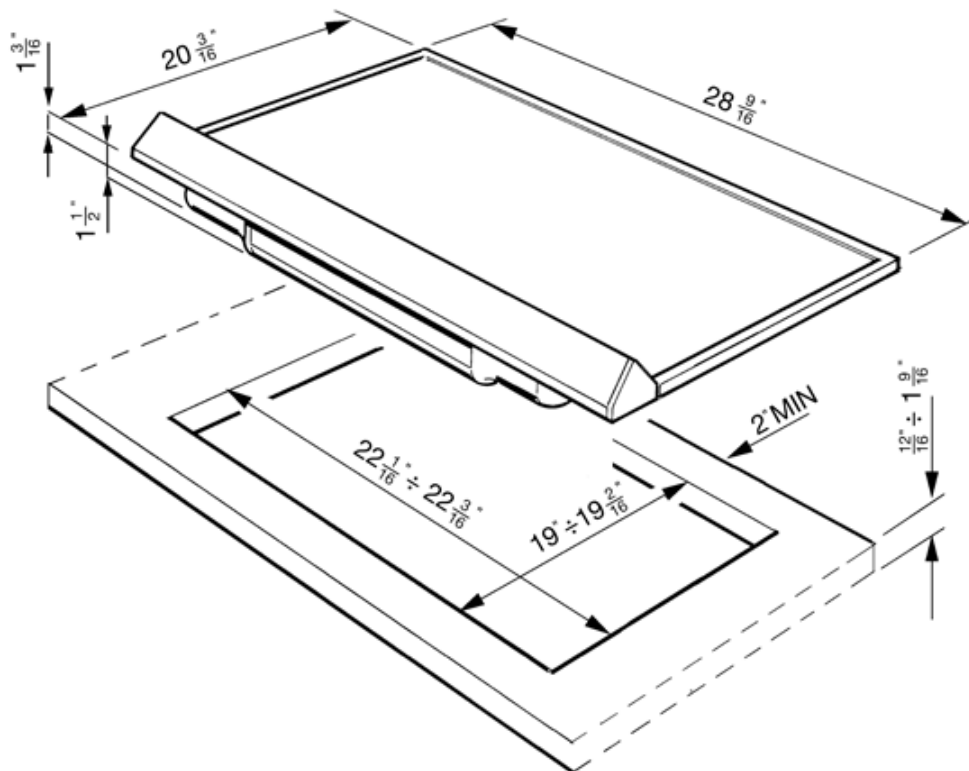

Gas Inlet/Power supply location: Back right

Voltage rating: 120V / 60Hz / 0.1Amps

VERSIONS

- PTS727U5 - Stainless steel
- PTS727BU5 - White

PTS727NU5

Gas Cooktop, 72 cm (approx. 28"),
Black

SMEG USA INC.
A&D BUILDING
150 EAST 58th STREET
7th FLOOR
NEW YORK, NY, 10155