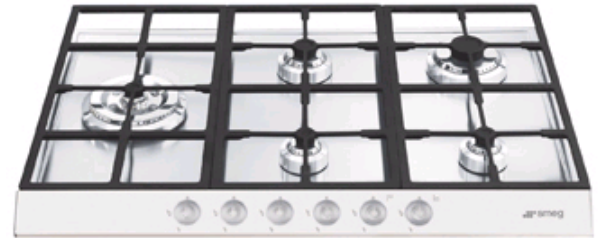

PTS727BU5

Gas cooktop, 72 cm (approx. 28"),
White

Modern exclusive Linear design

5 Gas burners:

Left: 17,000 BTU double inset super burner

Front center: 3,600 BTU burner

Back center: 5,800 BTU rapid burner

Front right: 3,600 BTU burner

Back right: 10,600 BTU rapid burner

AISI 304 Stainless Steel cooktop
Ergonomic transparent control knobs
White front control panel
Heavy duty cast iron grates
Full width suspended grates

High efficient directional flame burners
Sealed burners
Automatic electronic ignition
Safety valves
LP Gas conversion kit included

Gas Inlet/Power supply location: Back right

Voltage rating: 120V / 60Hz / 0.1Amps

VERSIONS

- PTS727U5 - Stainless steel
- PTS727NU5 - Black

PTS727BU5

Gas cooktop, 72 cm (approx. 28"),
White

SMEG USA INC.
A&D BUILDING
150 EAST 58th STREET
7th FLOOR
NEW YORK, NY, 10155