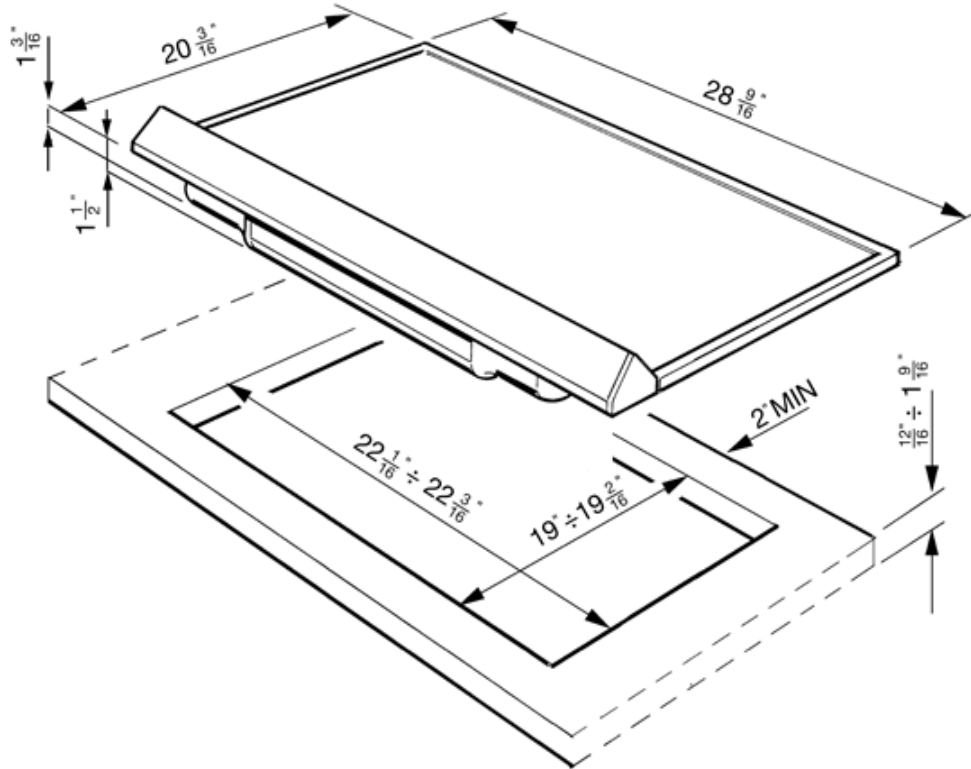

Gas Inlet/Power supply location: Back right

Voltage rating: 120V / 60Hz / 0.1Amps

VERSIONS

- PTS727U5 - Stainless steel
- PTS727NU5 - Black

PTS727BU5

Gas cooktop, 72 cm (approx. 28"),
White

SMEG USA INC.
A&D BUILDING
150 EAST 58th STREET
7th FLOOR
NEW YORK, NY, 10155