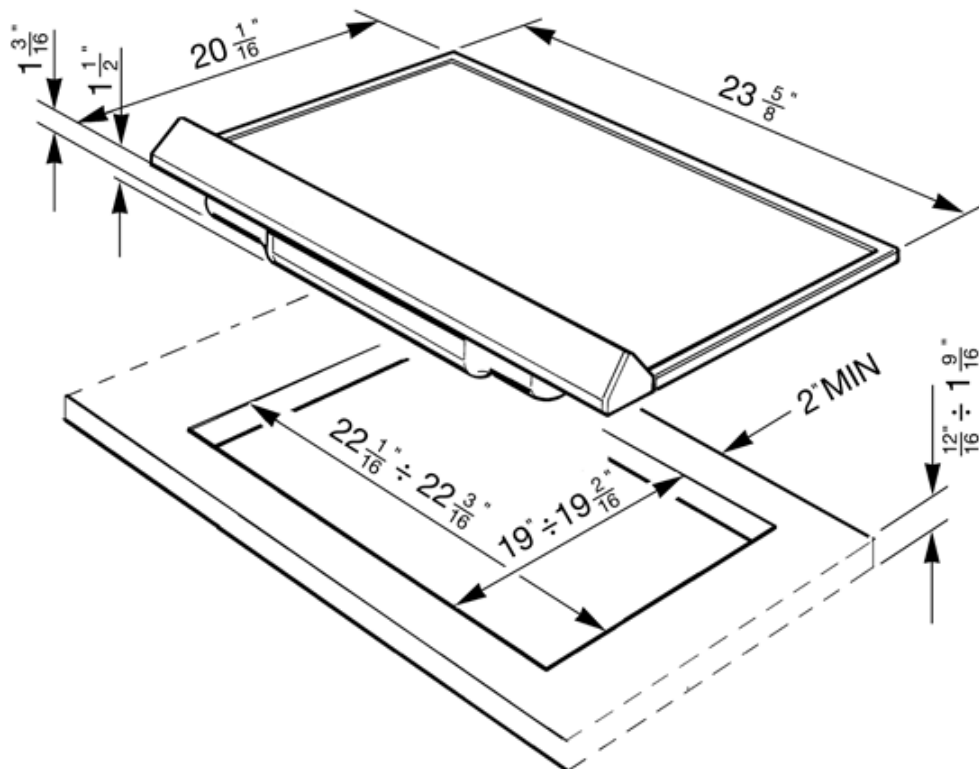

PTS605U3

Gas Cooktop, 60 cm (approx. 24"),
Stainless Steel

SMEG USA INC.
A&D BUILDING
150 EAST 58th STREET
7th FLOOR
NEW YORK, NY, 10155