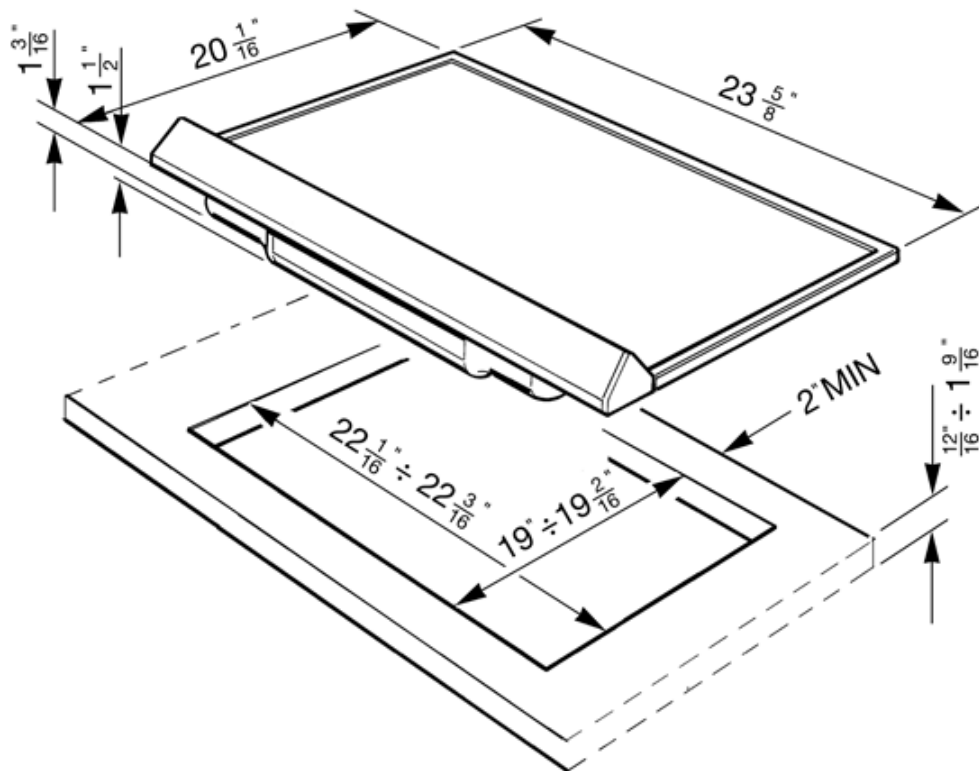

# PTS605BU3

Gas Cooktop, 60 cm (approx. 24"),  
White

**SMEG USA INC.**  
A&D BUILDING  
150 EAST 58th STREET  
7th FLOOR  
NEW YORK, NY, 10155