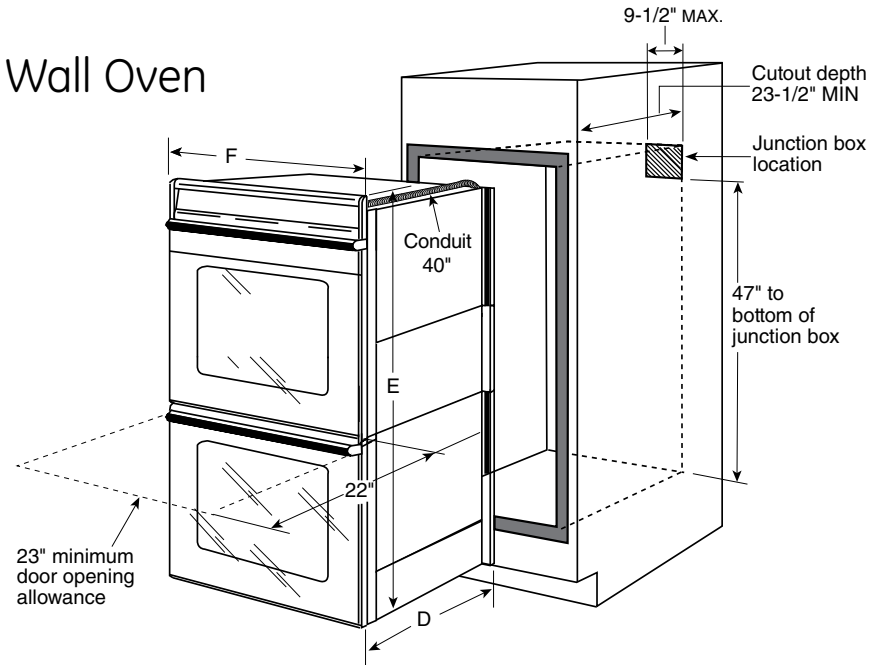

PT9550DF

GE Profile™ Series 30 in. Built-In Double Convection Wall Oven

Dimensions and Installation Information (in inches)

Note: Cabinets installed adjacent to wall ovens must have an adhesion spec of at least a 194°F temperature rating.

Door handle protrudes 3" from door face. Cabinets and drawers on adjacent 45° and 90° walls should be placed to avoid interference with the handle.

Electric wall ovens are not approved for installation with a plug and receptacle. They must be hard wired in accordance with installation instructions.

Installation Information: Before installing, consult installation instructions packed with product for current dimensional data.

KW Rating	
240V	9.0
208V	6.8
Breaker Size	
240V	40 Amps
208V	40 Amps

	PT9550
Cabinet	30"
A – Overlap of oven at top of cutout	1-1/4"
B – Overlap of oven over side of edges of cutout	3/4"
C – Overlap of oven at bottom of cutout	1-1/4"
Oven	
D – Overall depth with handle	27-3/16"
E – Overall height with trim	52-5/8"
F – Overall width	29-3/4"