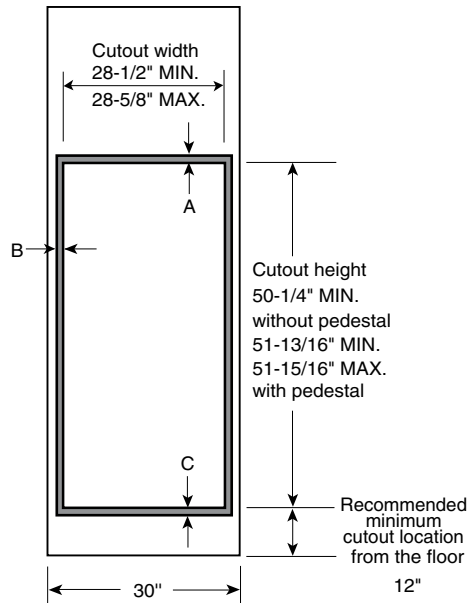

PT9550DF

GE Profile™ Series 30 in. Built-In Double Convection Wall Oven

Dimensions and Installation Information (in inches)

Note: Cabinets installed adjacent to wall ovens must have an adhesion spec of at least a 194°F temperature rating.

Door handle protrudes 3" from door face. Cabinets and drawers on adjacent 45° and 90° walls should be placed to avoid interference with the handle.

Electric wall ovens are not approved for installation with a plug and receptacle. They must be hard wired in accordance with installation instructions.

Installation Information: Before installing, consult installation instructions packed with product for current dimensional data.

KW Rating	
240V	9.0
208V	6.8
Breaker Size	
240V	40 Amps
208V	40 Amps

	PT9550
Cabinet	30"
A – Overlap of oven at top of cutout	1-1/4"
B – Overlap of oven over side of edges of cutout	3/4"
C – Overlap of oven at bottom of cutout	1-1/4"
Oven	
D – Overall depth with handle	27-3/16"
E – Overall height with trim	52-5/8"
F – Overall width	29-3/4"