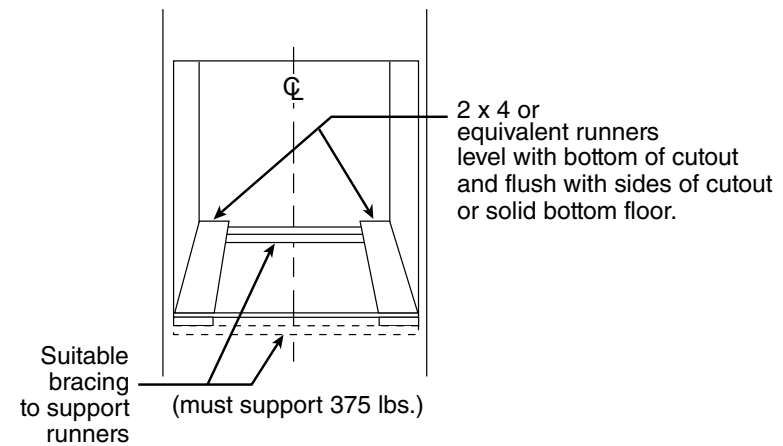

PT9550DF

GE Profile™ Series 30 in. Built-In Double Convection Wall Oven

Dimensions and Installation Information (in inches)

Note: Cabinets installed adjacent to wall ovens must have an adhesion spec of at least a 194°F temperature rating.

Door handle protrudes 3" from door face. Cabinets and drawers on adjacent 45° and 90° walls should be placed to avoid interference with the handle.

Electric wall ovens are not approved for installation with a plug and receptacle. They must be hard wired in accordance with installation instructions.

Installation Information: Before installing, consult installation instructions packed with product for current dimensional data.

KW Rating	
240V	9.0
208V	6.8
Breaker Size	
240V	40 Amps
208V	40 Amps

	PT9550
Cabinet	30"
A – Overlap of oven at top of cutout	1-1/4"
B – Overlap of oven over side of edges of cutout	3/4"
C – Overlap of oven at bottom of cutout	1-1/4"
Oven	
D – Overall depth with handle	27-3/16"
E – Overall height with trim	52-5/8"
F – Overall width	29-3/4"