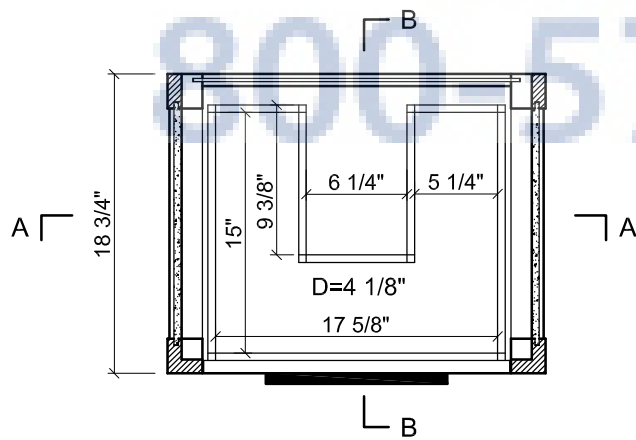

FRONT VIEW

SIDE VIEW

BACK VIEW

TOP VIEW

800-570-3355

Madison
Your Appliance Authority™

Empire Industries	Project: PRIVA
Item: PRIVA 24" FOR TRIBECA(1 of 2)	Date: 2010-09-15

SECTION A-A

SECTION B-B

TOP VIEW

 Your Appliance Authority
 800-570-3355

Empire Industries	Project: PRIVA
Item: PRIVA 24" FOR TRIBECA(2 of 2)	Date: 2010-09-15