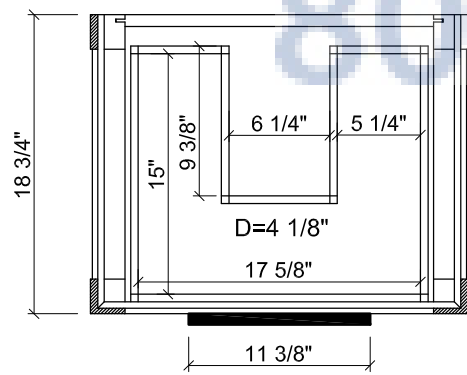

FRONT VIEW

SIDE VIEW

BACK VIEW

TOP VIEW

800-570-3355

Madison
Your Appliance Authority™

Empire Industries	Project: PRIVA
Item: PRIVA 24" FOR TRIBECA(1 of 2)	Date: 2010-09-15

SECTION A-A

SECTION B-B

TOP VIEW

 Your Appliance Authority
 800-570-3355

Empire Industries	Project: PRIVA
Item: PRIVA 24" FOR TRIBECA(2 of 2)	Date: 2010-09-15