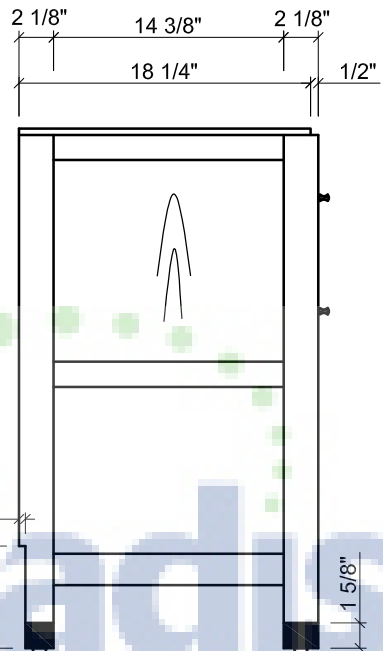

FRONT VIEW

SIDE VIEW

BACK VIEW

TOP VIEW

800-570-3355

Madison
Your Appliance Authority™

Empire Industries	Project: PRIVA
Item: PRIVA 24" FOR TRIBECA(1 of 2)	Date: 2010-09-15

SECTION A-A

SECTION B-B

TOP VIEW

 Your Appliance Authority
 800-570-3355

Empire Industries	Project: PRIVA
Item: PRIVA 24" FOR TRIBECA(2 of 2)	Date: 2010-09-15