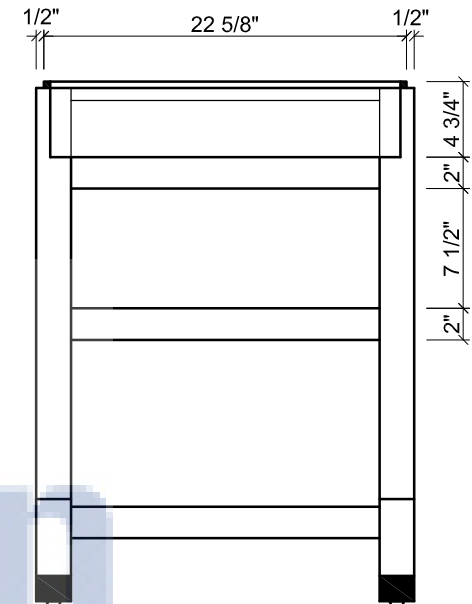

FRONT VIEW

SIDE VIEW

BACK VIEW

TOP VIEW

800-570-3355

Madison
Your Appliance Authority™

Empire Industries	Project: PRIVA
Item: PRIVA 24" FOR TRIBECA(1 of 2)	Date: 2010-09-15

SECTION A-A

SECTION B-B

TOP VIEW

 Your Appliance Authority
 800-570-3355

Empire Industries	Project: PRIVA
Item: PRIVA 24" FOR TRIBECA(2 of 2)	Date: 2010-09-15