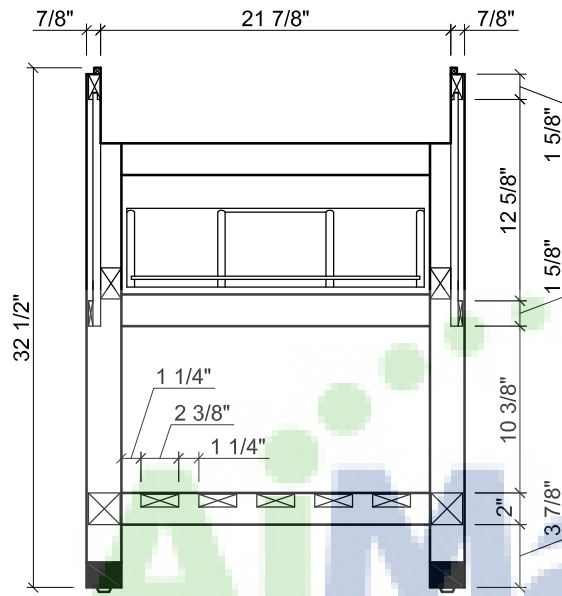

FRONT VIEW

SIDE VIEW

BACK VIEW

TOP VIEW

800-570-3355

Madison
Your Appliance Authority™

Empire Industries	Project: PRIVA
Item: PRIVA 24" FOR TRIBECA(1 of 2)	Date: 2010-09-15

SECTION A-A

SECTION B-B

TOP VIEW

 Your Appliance Authority
 800-570-3355

Empire Industries	Project: PRIVA
Item: PRIVA 24" FOR TRIBECA(2 of 2)	Date: 2010-09-15