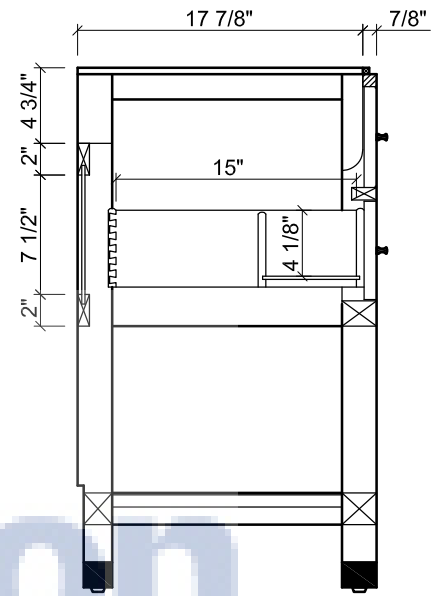

FRONT VIEW

SIDE VIEW

BACK VIEW

TOP VIEW

800-570-3355

Madison
Your Appliance Authority™

Empire Industries	Project: PRIVA
Item: PRIVA 24" FOR TRIBECA(1 of 2)	Date: 2010-09-15

SECTION A-A

SECTION B-B

TOP VIEW

 Your Appliance Authority
 800-570-3355

Empire Industries	Project: PRIVA
Item: PRIVA 24" FOR TRIBECA(2 of 2)	Date: 2010-09-15