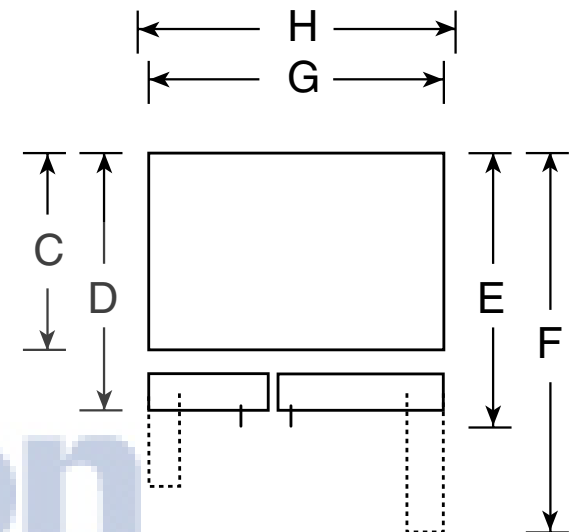

## GE Profile™ 23.1 Cu. Ft. Stainless Side-By-Side Refrigerator

### Dimensions and Installation Information (in inches)

Overall Dimensions	Height to top of hinge (in.) <b>A</b>	<b>69-1/4</b>
	Height to top of case (in.) <b>B</b>	<b>68-3/4</b>
	Case depth without door (in.) <b>C†</b>	<b>28</b>
	Case depth less door handle (in.) <b>D†</b>	<b>32-1/4</b>
	Case depth with door handle (in.) <b>E†</b>	<b>34-3/4</b>
	Depth with fresh food door open 90° (in.) <b>F†</b>	<b>50-1/8</b>
	Width (in.) <b>G</b>	<b>32-3/4</b>
Air Clearances	Width with door open 90° inc. door handle (in.) <b>H</b>	<b>40-1/4</b>
	Each side (in.)	<b>1/8</b>
	Top (in.)	<b>1</b>
	Back (in.)	<b>1</b>

Top View

†Water hook-up fits in back air clearance when calculating installation depth.

If installed against a wall, allow clearance of 14-3/16" on freezer side to remove bin. To remove fresh food pans, remove door bins.