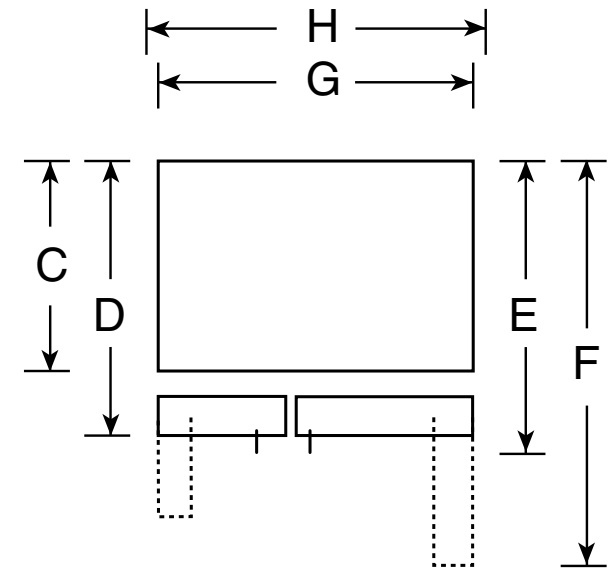

PSE29KSE

GE Profile™ Series ENERGY STAR® 29.1 Cu. Ft. Side-By-Side Refrigerator with Dispenser

Dimensions and Installation Information (in inches)

Overall Dimensions	Height to top of hinge (in.) A	69-1/2
	Height to top of case (in.) B	69
	Case depth without door (in.) C	28
	Case depth less door handle (in.) D	33-1/2
	Case depth with door handle (in.) E	36
	Depth with fresh food door open 90° (in.) F	50
	Width (in.) G	35-3/4
Air	Width with door open 90° inc. door handle (in.) H	46-1/2
	Each side (in.)	1/8
	Top (in.)	1
	Back (in.)	2

†Water hook-up fits in back air clearance when calculating installation depth.

If installed against a wall, allow clearance of 14-3/16" on freezer side to remove bin. To remove fresh food pans, remove door bins.

Clearance required to remove fresh food full-size pan without disassembling is 18-15/16".

Allow additional space for any necessary leveling adjustments.

imagination at work

For answers to your Monogram® or GE appliance questions, visit our website at geappliances.com or call GE Answer Center® service, 800.626.2000.