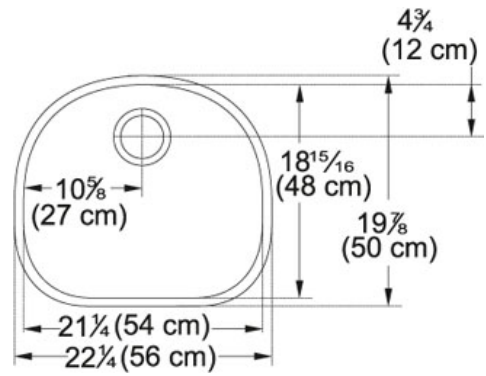

SPECIFICATION SHEET

PRODUCT FAMILY: SINKS FINISH: STAINLESS STEEL SERIES: PRESTIGE MODEL: PRX11021

Product Information

Article Number	122.0035.131
US Part Number	PRX11021
Cabinet Size	24"
Dimensions	22 1/4"x19 7/8"
Bowl Size	21 1/4"x18 15/16"x9 1/16"
Number of Bowls	1
Type of Material	18 ga Stainless Steel