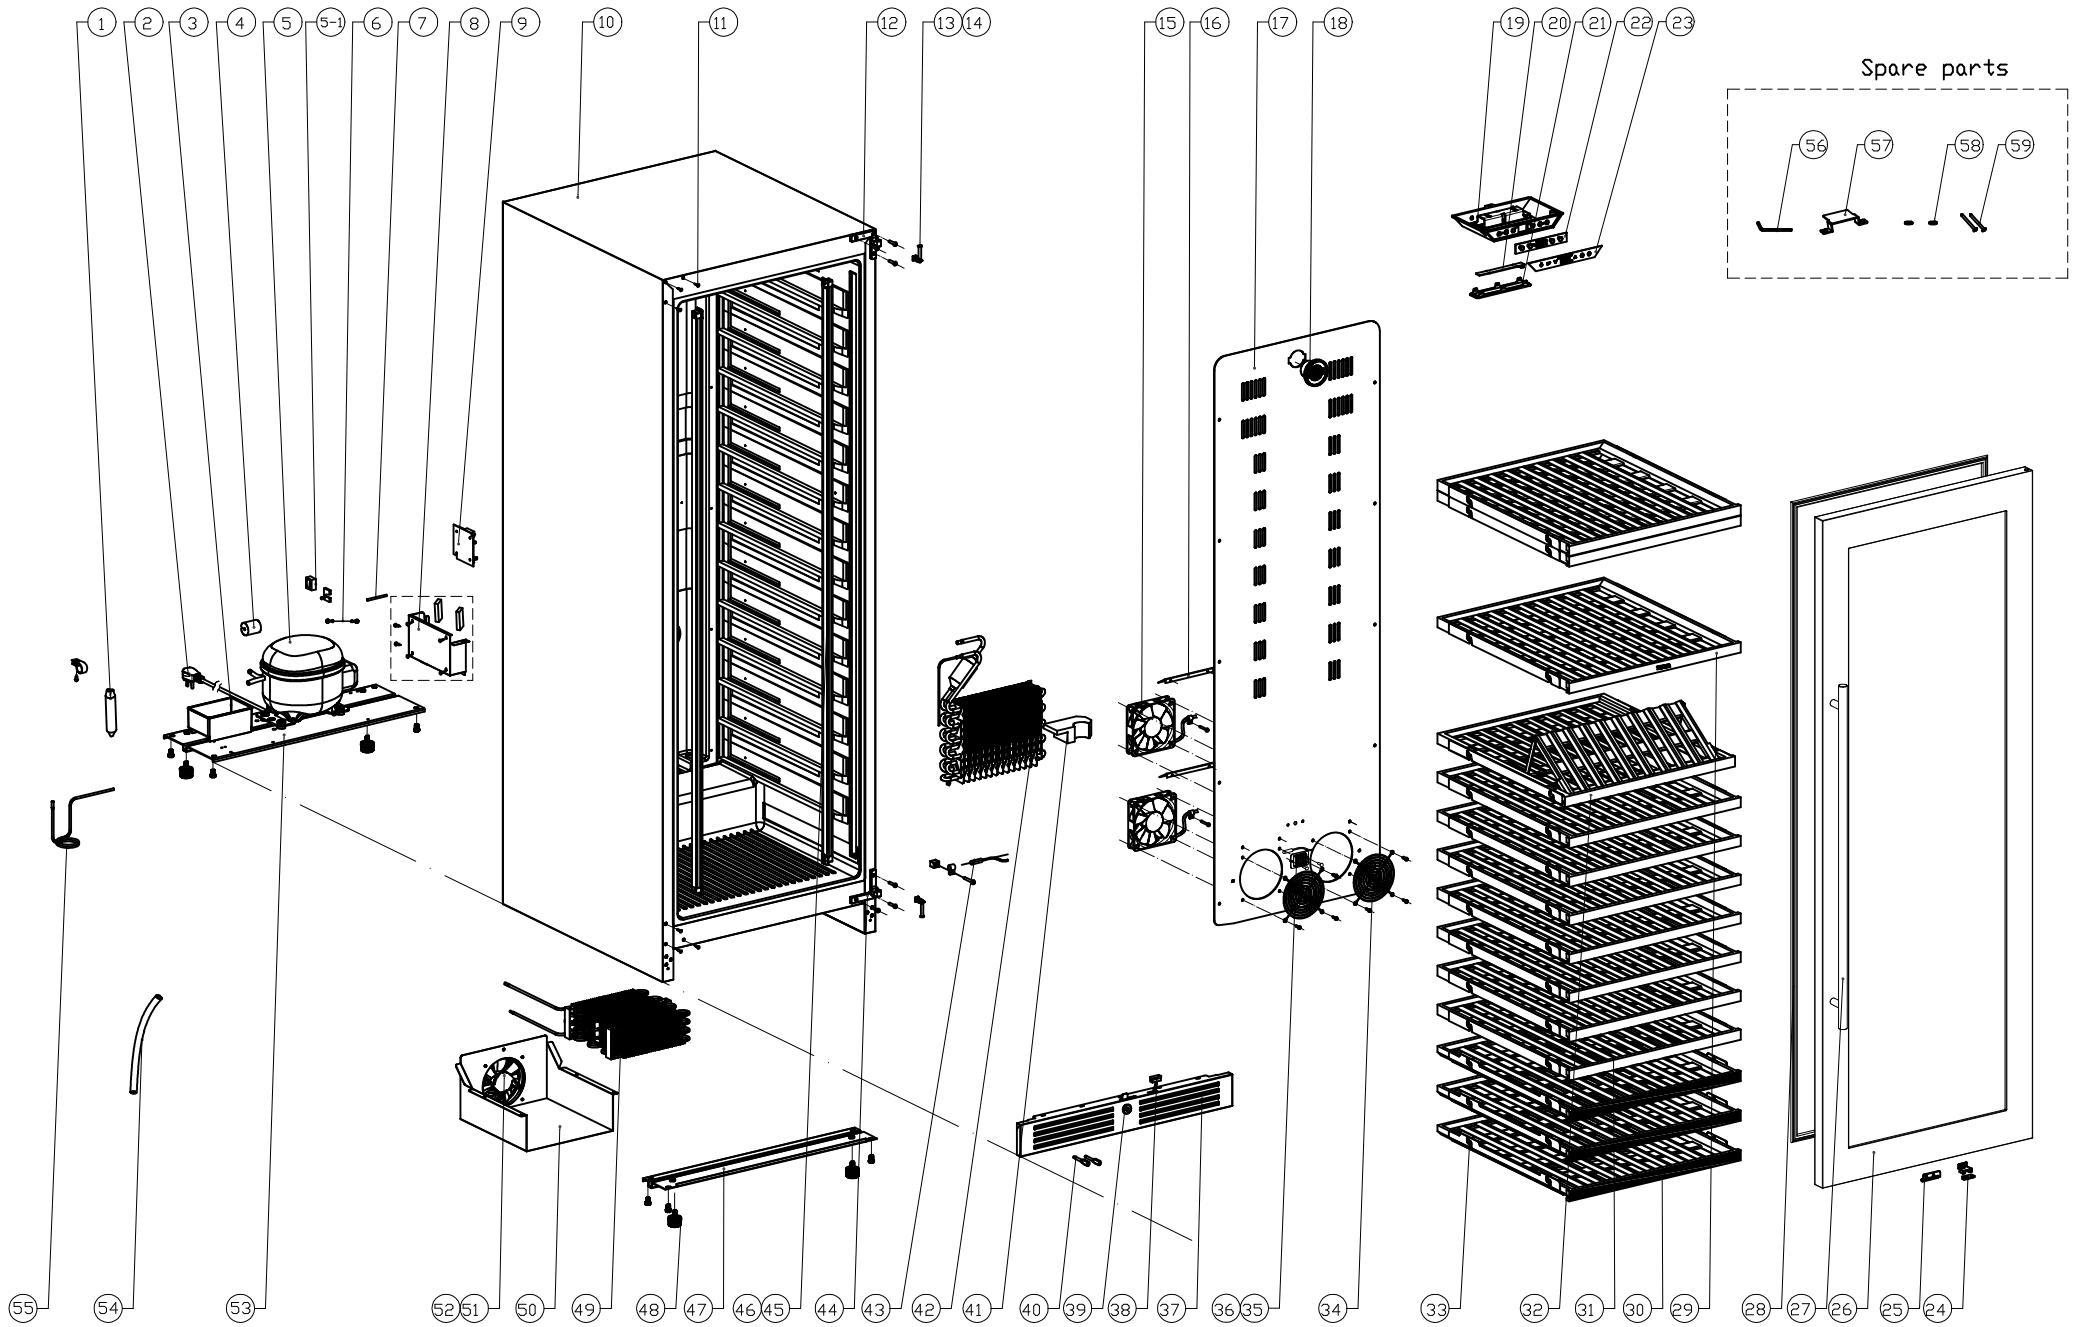

PRW24F01CG

Presrv™ Full Size Single Zone Wine Cooler

ZEPHYR

PRW24F01CG

Ref #	Part #	Description	Qty.
1	56300003	Dryer Filter	1
2	11030184	Power Cord	1
3	56130057	Drip Tray	1
4	56220051	Anti Vibration Gasket	3
5	12160007	Compressor	1
5-1	11050032	Compressor Starter & Relay	1
6	11030130	Compressor Ground Wire	1
7	50330010	Sealing Tube	1
8	56200105	Main PCB Box	1
8-1	01020073	Screw, ST4*8	2
9	11010180	Main Power Control Board	1
11	56210075	Decorative Hole Cover	6
12	54180076	Upper Right Hinge	1
12-1	01020066	Screw, M5*16	6
13	50330040	Door Axis Pin	2
14	54210044	Door Axis Cover	2
15	12130047	Fan Assembly	2
16	54140250	Breakwater Bracket	2
17	54170042	Air Duct Panel	1
18	Z0F-C004	Carbon Filter	1
19	56200124	Display Control Box	1
20	12010018	LED Light	1
21	52150017	Light Cover	1
22	11010170	Display Control Board	1
23	52050030	Display Panel	1
24	54220011	Magnet	1
24-1	54140247	Magnet Bracket	1
25	54050093	Door Lock Plate	1

26	50230042	Door	1
27	50280004	Handle	1
28	56220060	Door Gasket	1
30	50150021	Sliding Wooden Shelf, 9 Bottle	3
31	50150022	Sliding Wooden Shelf, 10 Bottle	10
32	PRDISP-F001	5 Bottle Display Shelf	1
33	50320063	Shelf Slider	28
34	54210017	Fan Cover	2
35	11050008	Sensor	1
36	54210014	Sensor Cover	1
37	50260026	Kick Plate	1
37-1	01020073	Screw, ST4*8	5
38	11040033	Magnet Switch	1
39	50180006	Door Lock	1
40	15000019	Door Lock Key	1
41-1	56180027	Evaporator Foam	1
41-2	56180028	Evaporator Foam	1
42	54240024	Evaporator	1
43	11050007	Sensor	1
43-1	54140252	Shelf Block	1
43-2	54150026	Sensor Clip	1
43-3	01020084	Screw, ST4*12	1
44	54180077	Lower Right Hinge	1
44-1	01020066	Screw, M5*16	3
45	12010023	Side Light Assembly	2
45-1	01020083	Screw, ST3*20	4
46	01020065	Screw Cover	4
47	54140285	Bottom Bracket	1
47-1	01060015	Hex Bolt, M8*16	4
48	50350010	Leveling Leg	4
49	54270006	Condensor	1
50	54210043	Condensor Cover	1