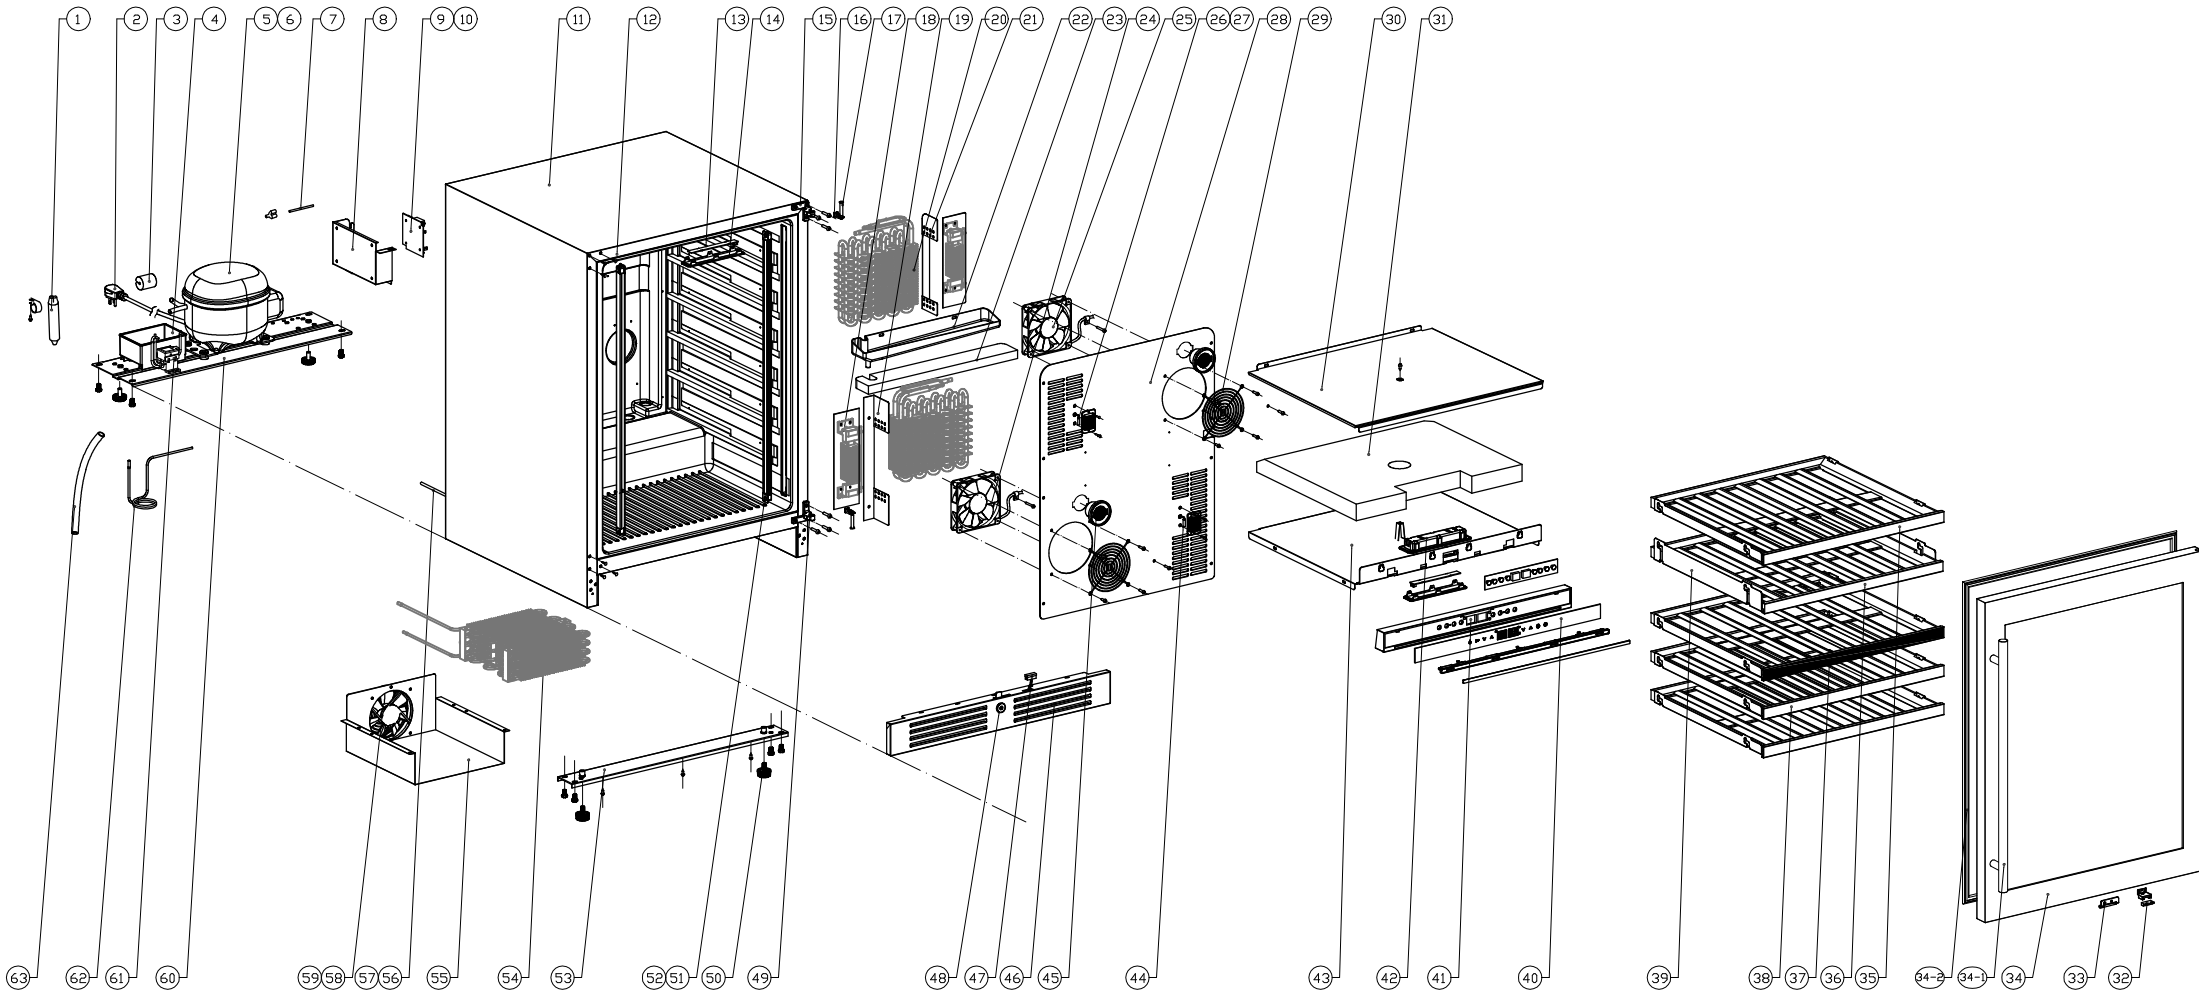

PRW24C02CBSG

Presrv™ Dual Zone Black Stainless Wine Cooler

ZEPHYR

PRW24C02CBSG

Ref #	Part #	Description	Qty.
1	56300004	Dryer Filter	1
2	11030118	Power Cord	1
3	56220051	Anti Vibration Gasket	2
4	56130035	Drip Tray	1
5	12160006	Compressor	1
6	11030119	Compressor Ground Wire	1
7	11030120	Wire Connector	1
8	56200105	Main Control Board Box	1
9	11010167	Main Power Control Board	1
10	11010168	Display Control Board	1
12	56210075	Decorative Hole Cover	3
13	12010018	Tri Color LED	2
14	52150017	LED Light Cover	2
15	54180034	Upper Right Hinge	1
16	50330035	Door Axis Core	2
17	54210037	Door Axis Buckle	2
18	54280008	Heater	2
19	52120003	Evaporator Wind Deflector, Lower	1
20	54240004	Evaporator	2
21	52120004	Evaporator Wind Deflector, Upper	1
22	56130028	Drip Tray	1
23	56180017	Foam	1
24	12130040	Fan Lower Zone	1
25	12130028	Fan Upper Zone	1
26	54210014	Sensor Cover	2
27	11050007	Temperature Sensor, Upper Zone	1
28	54170029	Air Duct Board	1
29	54210017	Fan Cover	2

30	54170032	Air Duct Board Upper	1
31	56180022	Foam	1
32	54220011	Magnet	1
33	54050090	Door Lock Plate	1
34	50230032	Door	1
34-1	50280007	Door Handle	1
34-2	56220055	Door Gasket	1
35	50150058	Sliding Wooden Shelf Assembly	1
36	50150059	Sliding Wooden Shelf Assembly	1
37	50150060	Sliding Wooden Shelf Assembly	1
38	50150061	Sliding Wooden Shelf Assembly	2
39	50320040	Shelf Slider, Set	5
40	52050029	Display Decal	1
41	56200123	Display Control Box	1
42	54140344	LED Light Holder	1
43	54170033	Air Duct Board Lower	1
44	11050009	Temperature Sensor, Lower Zone	1
45	Z0F-C004	Carbon Filter	2
46	50260020	Kick Plate	1
47	11040033	Magnet Switch	1
48	50180011	Door Lock	1
49	54180065	Lower Right Hinge	1
50	50350008	Leveling Leg	4
51	12010019	LED Light Strip	2
52	01020065	LED Light Screw	4
53	54140284	Cabinet Front Bracket	1
54	54270001	Condensor	1
55	54210015	Condensor Cover	1
56	50330029	Capillary Tube Lower Zone	1
57	50330015	Capillary Tube Upper Zone	1
58	54210016	Fan Cover	1
59	12130032	Fan	1