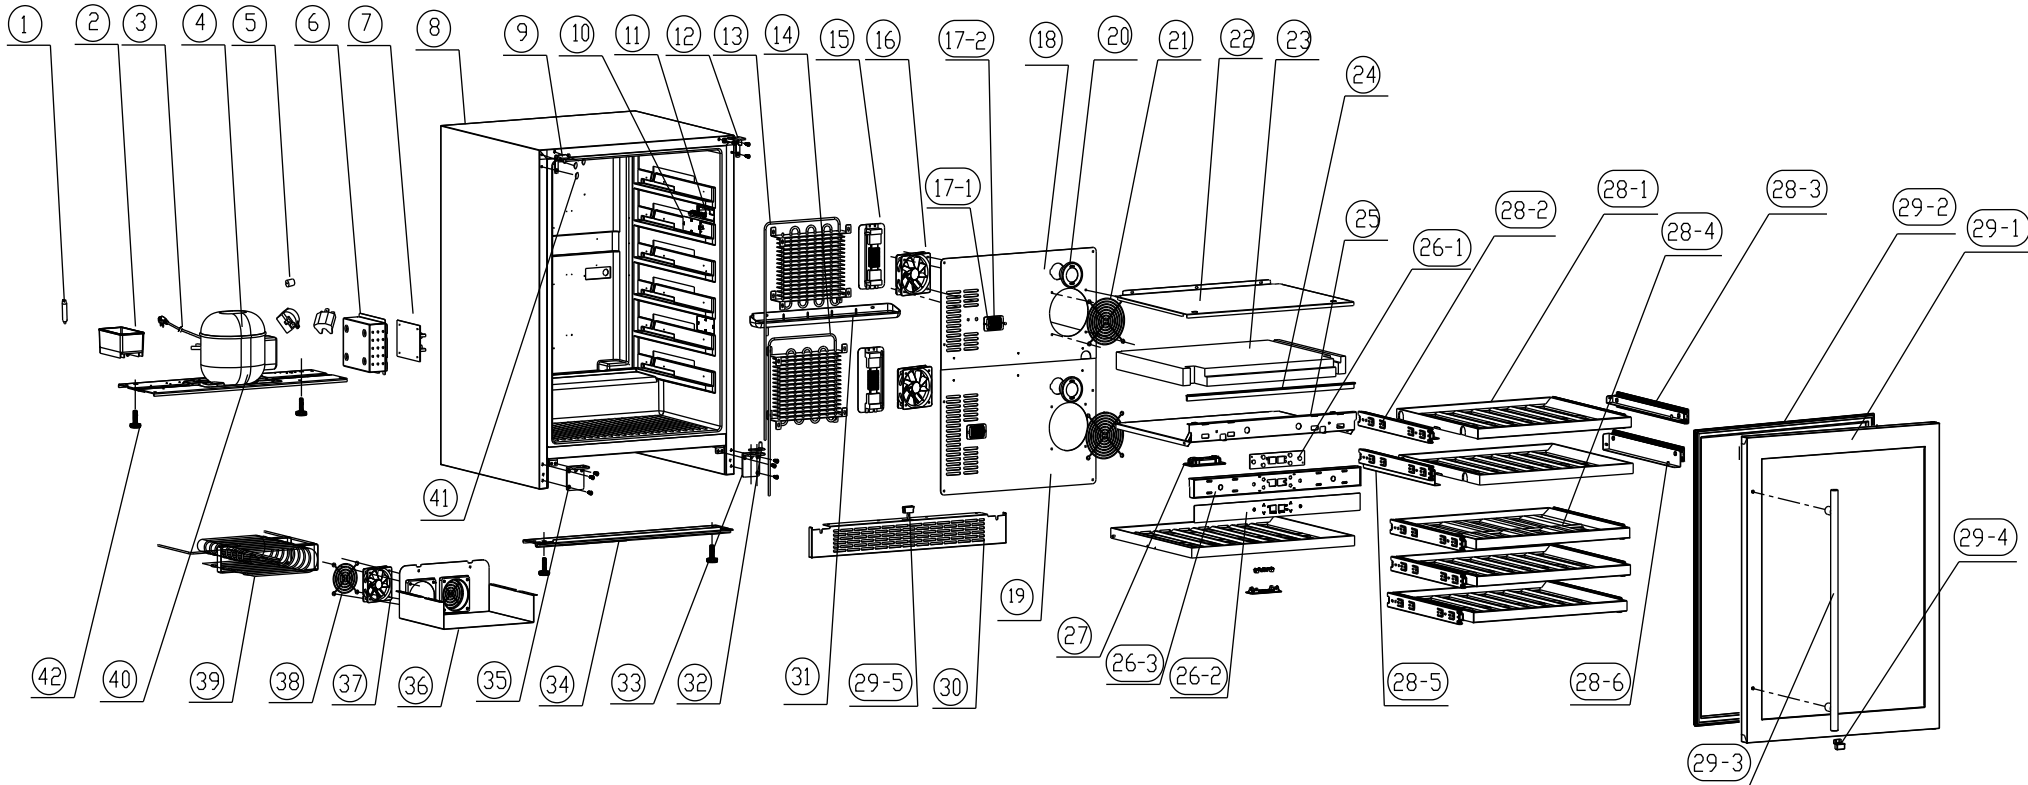

# PRW24C02BG

Presrv™ Dual Zone Wine Cooler

# ZEPHYR

**PRW24C02BG**

<b>Ref #</b>	<b>Part #</b>	<b>Description</b>	<b>Qty.</b>
1	56030007	Dryer Filter	1
2	56130037	Drip Tray	1
3	11030135	Power Cord	1
4-1	12160005	Compressor	1
4-2	11050016	Compressor Relay	1
4-3	11050017	Compressor Starter	1
5	56220042	Anti-Vibration Gasket	1
6	56200102	Main PCB Box	1
7	11010104	Main Power Control Board	1
9	54180012	Upper Left Hinge	1
10	52150013	LED Light Cover	5
11	12010010	Tri Color LED Light	5
12	54180013	Upper Right Hinge	1
13	54240010	Upper Evaporator	1
14	54240011	Lower Evaporator	1
15	54280006	PTC Heater	2
16	12130036	Fan	2
17-1	54210022	Sensor Cover	2
17-2	11050018	Sensor	4
18	50140168	Upper Internal Rear Panel	1
19	50140169	Lower Internal Rear Panel	1
20	Z0F-C004	Carbon Filter	2
21	54210021	Fan Cover	2
22	56210089	Middle Internal Rear Panel Cover	1
23	56180010	Foam	1
24	54140274	PVC Card	1
25	56210090	Middle Internal Rear Panel Cover	1
26-1	11010107	Display Control Board	1

26-2	52050019	Display Cover	1
26-3	56200104	Display Box	1
27	54140275	LED Light Bracket	1
28-1	50150018	Wooden Shelf w/Trim (8 Bottle)	4
28-2	50320051	Sliding Rail, Left	4
28-3	50320050	Sliding Rail, Right	4
28-4	50150017	Wooden Shelf w/Trim (7 Bottle)	1
28-5	50320052	Sliding Rail, Left (Second Shelf Upper Zone)	1
28-6	50320053	Sliding Rail, Right (Second Shelf Upper Zone)	1
29-1	50230008	Door	1
29-2	56220043	Door Gasket	1
29-3	50280006	Door Handle	1
29-4	54220010	Magnet	1
29-5	11040031	Magnet Switch	1
30	50260006	Kick Panel	1
31	56130038	Water Tray	1
32	54180014	Lower Right Hinge	1
33	54190055	Door Axis Plate	1
34	54140272	Cabinet Bracket	1
35	54180015	Lower Left Hinge	1
36	56210087	Condensor Cover	1
37	12130037	Fan	2
38	54210023	Fan Cover	2
39	54270003	Condensor	1
40	54140273	Compressor Bracket	1
41	56210088	Decorative Hole Cover	3
42	50350006	Leveling Leg	4