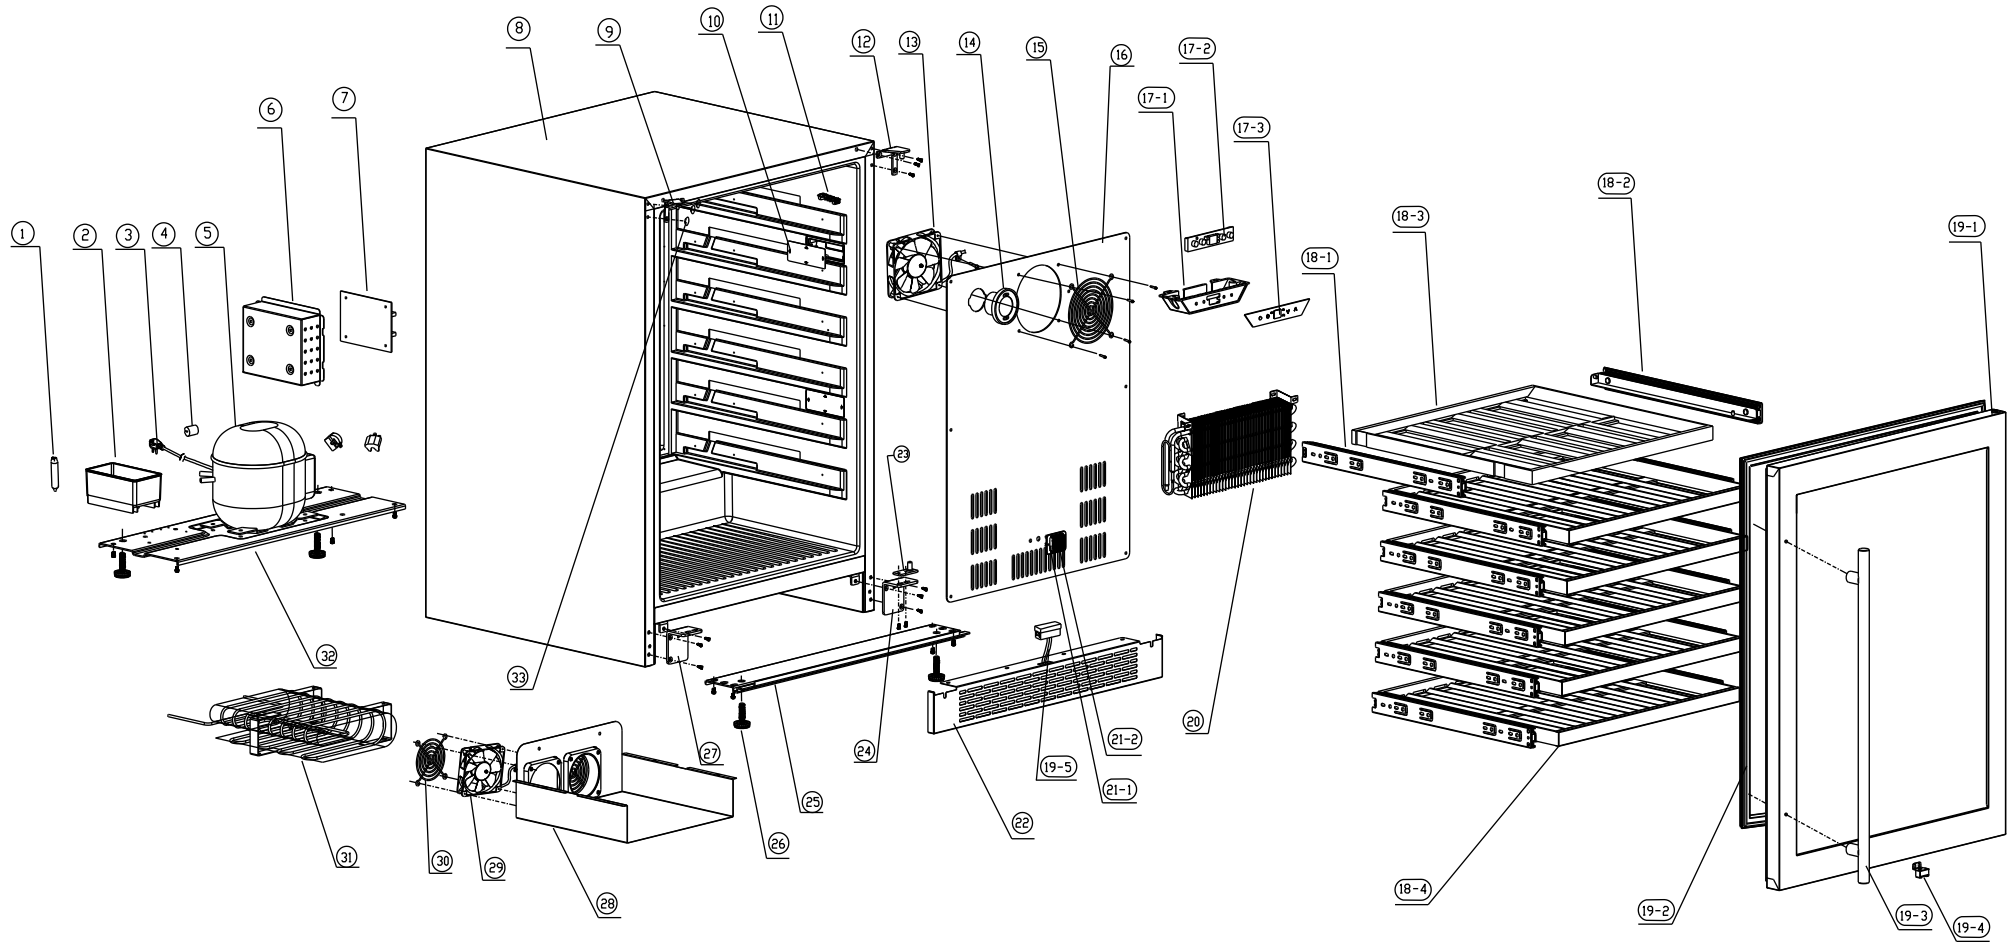

PRW24C01BG

Presrv™ Single Zone Wine Cooler

ZEPHYR

PRW24C01BG

Ref #	Part #	Description	Qty.
1	56030007	Dryer Filter	1
2	56130037	Drip Tray	1
3	11030135	Power Cord	1
4	56220042	Anti-Vibration Gasket	1
5-1	12160005	Compressor	1
5-2	11050016	Compressor Relay	1
5-3	11050017	Compressor Starter	1
6	56200102	Main PCB Box	1
7	11010106	Main Power Control Board	1
9	54180012	Upper Left Hinge	1
10	52150013	LED Light Cover	5
11	12010010	Tri Color LED Light	5
12	54180013	Upper Right Hinge	1
13	12130036	Fan	1
14	Z0F-C004	Carbon Filter	1
15	54210021	Fan Cover	1
16	50140167	Rear Internal Panel	1
17-1	56200103	Display Box	1
17-2	11010105	Display Control Board	1
17-3	52050018	Display Cover	1
18-1	50320051	Sliding Rail, Left	6
18-2	50320050	Sliding Rail, Right	6
18-3	50150017	Wooden Shelf w/Trim (7 Bottle)	1
18-4	50150018	Wooden Shelf w/Trim (8 Bottle)	5
19-1	50230008	Door	1
19-2	56220043	Door Gasket	1
19-3	50280006	Door Handle	1
19-4	54220010	Magnet	1

19-5	11040031	Magnet Switch	1
20	54240009	Evaporator	1
21-1	54210022	Sensor Cover	1
21-2	11050018	Sensor	5
22	50260006	Kick Panel	1
23	54190055	Door Axis Plate	1
24	54180014	Lower Right Hinge	1
25	54140272	Cabinet Bracket	1
26	50350006	Leveling Leg	4
27	54180015	Lower Left Hinge	1
28	56210087	Condensor Cover	1
29	12130037	Fan	2
30	54210023	Fan Cover	2
31	54270003	Condensor	1
32	54140273	Compressor Bracket	1
33	56210088	Decorative Hole Cover	3